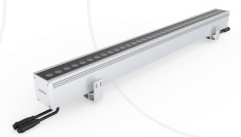

ARCHISHAPE_2.0_Linear_POWER

Project Details

Category: Architectural

Location: Liverpool, UK

Client: CorEnergy

Lighting Designer: ARUP

System Integrator: Studiotech

Completion Date:
April 2023

TRAXON

TRAXON | e:cue