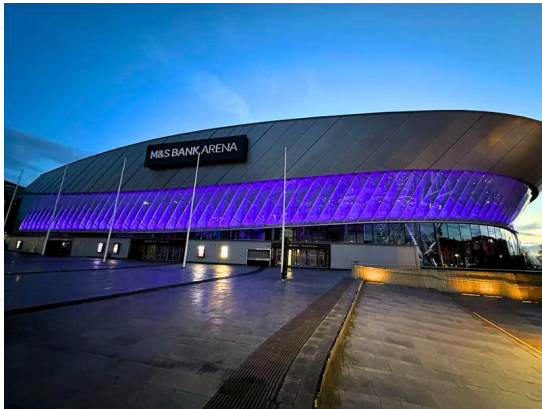

## M&S Bank Arena

Liverpool, UK

Traxon e:cue is thrilled to participate in the M&S Bank Arena project and supply Archishape Linear POWER RGBW products for the façade illumination of this magnificent building.

In April 2023, Traxon e:cue was honored to illuminate the façade of the Eurovision song contest's venue which was held in the UK after 25 years. England's city of music, Liverpool was the host for this worldwide popular song competition and Liverpool's M&S Arena building with the capacity of 11000 people was the venue for this event. In collaboration with lighting designers Arup, Studiotech provided a dynamic lighting design solution which requires a product to be applied that can be flexible within the limited time and client's other requirement.