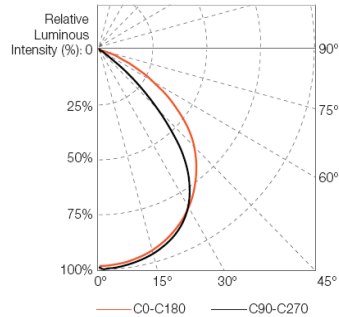

Clear View

Diffused View

Product Reference

IC

Fixture

Product Reference	IC	Color	AC/DC	V	W	Angle	Im	I [in]	W [in]	h [in]	°C min-max	CONTROL
AL MT LT RGBW 300 3PXL DF R ETL	AM444180055	RGBW	DC	48	4.2	115x170	155	11.8	0.96	1.69	-40 to +50	DMX512
AL MT LT RGBW 1200 12PXL DF R ETL	AM444150055	RGBW	DC	48	16.8	115x170	696	47.2	0.96	1.69	-40 to +50	DMX512
AL MT LT RGBW 300 3PXL CR ETL	AM444300055	RGBW	DC	48	4.2	90	148	11.8	0.96	1.23	-40 to +50	DMX512
AL MT LT RGBW 1200 12PXL CR ETL	AM444270055	RGBW	DC	48	16.8	90	521	47.2	0.96	1.23	-40 to +50	DMX512
AL MT LT RGB 300 3PXL DF R ETL	AM444220055	RGB	DC	48	4.2	115x170	92	11.8	0.96	1.69	-40 to +50	DMX512
AL MT LT RGB 1200 12PXL DF R ETL	AM444190055	RGB	DC	48	16.8	115x170	392	47.2	0.96	1.69	-40 to +50	DMX512
AL MT LT RGB 300 3PXL CR ETL	AM444340055	RGB	DC	48	4.2	90	24	11.8	0.96	1.23	-40 to +50	DMX512
AL MT LT RGB 1200 12PXL CR ETL	AM444310055	RGB	DC	48	16.8	90	24	47.2	0.96	1.23	-40 to +50	DMX512
AL MT LT DW 300 3PXL DF R ETL	AM444260055	Dynamic White	DC	48	4.2	115x170	245	11.8	0.96	1.69	-40 to +50	DMX512
AL MT LT DW 1200 12PXL DF R ETL	AM444230055	Dynamic White	DC	48	16.8	115x170	1166	47.2	0.96	1.69	-40 to +50	DMX512
AL MT LT DW 300 3PXL CR ETL	AM444380055	Dynamic White	DC	48	4.2	90	242	11.8	0.96	1.23	-40 to +50	DMX512
AL MT LT DW 1200 12PXL CR ETL	AM444350055	Dynamic White	DC	48	16.8	90	946	47.2	0.96	1.23	-40 to +50	DMX512