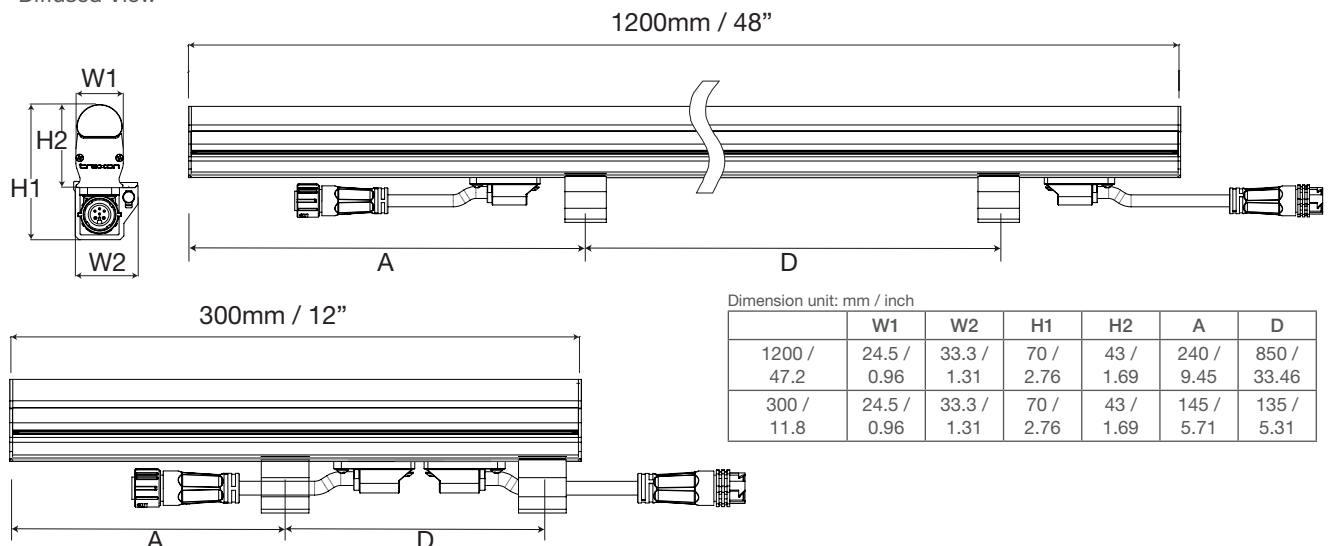

Diffused View