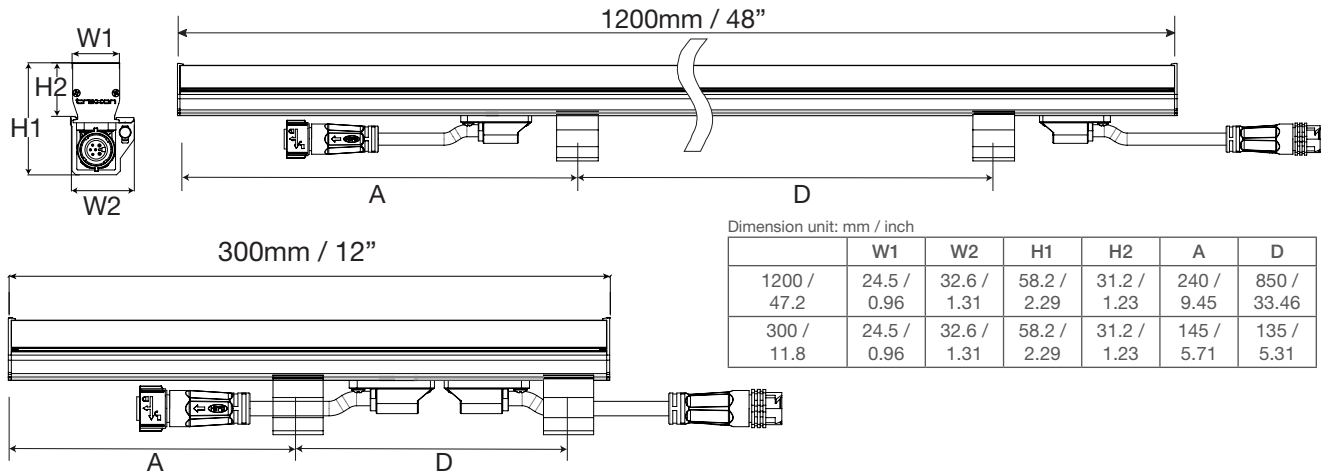

Dimensions

Clear View