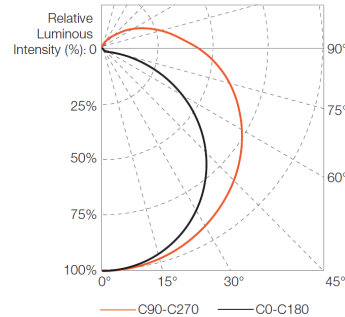

Clear View

Diffused View

Product Reference

IC

Fixture

Product Reference	IC	Color	AC/DC	V	W	Angle	Im	I [in]	W [in]	h [in]	°C min-max	CONTROL
AL MT LT RGBW 300 3PXL DF R ETL	AM444180055	RGBW	DC	48	4.2	115x170	155	11.8	0.96	1.69	-40 to +50	DMX512
AL MT LT RGBW 1200 12PXL DF R ETL	AM444150055	RGBW	DC	48	16.8	115x170	696	47.2	0.96	1.69	-40 to +50	DMX512
AL MT LT RGBW 300 3PXL CR ETL	AM444300055	RGBW	DC	48	4.2	90	148	11.8	0.96	1.23	-40 to +50	DMX512
AL MT LT RGBW 1200 12PXL CR ETL	AM444270055	RGBW	DC	48	16.8	90	521	47.2	0.96	1.23	-40 to +50	DMX512
AL MT LT RGB 300 3PXL DF R ETL	AM444220055	RGB	DC	48	4.2	115x170	92	11.8	0.96	1.69	-40 to +50	DMX512
AL MT LT RGB 1200 12PXL DF R ETL	AM444190055	RGB	DC	48	16.8	115x170	392	47.2	0.96	1.69	-40 to +50	DMX512
AL MT LT RGB 300 3PXL CR ETL	AM444340055	RGB	DC	48	4.2	90	24	11.8	0.96	1.23	-40 to +50	DMX512
AL MT LT RGB 1200 12PXL CR ETL	AM444310055	RGB	DC	48	16.8	90	24	47.2	0.96	1.23	-40 to +50	DMX512
AL MT LT DW 300 3PXL DF R ETL	AM444260055	Dynamic White	DC	48	4.2	115x170	245	11.8	0.96	1.69	-40 to +50	DMX512
AL MT LT DW 1200 12PXL DF R ETL	AM444230055	Dynamic White	DC	48	16.8	115x170	1166	47.2	0.96	1.69	-40 to +50	DMX512
AL MT LT DW 300 3PXL CR ETL	AM444380055	Dynamic White	DC	48	4.2	90	242	11.8	0.96	1.23	-40 to +50	DMX512
AL MT LT DW 1200 12PXL CR ETL	AM444350055	Dynamic White	DC	48	16.8	90	946	47.2	0.96	1.23	-40 to +50	DMX512