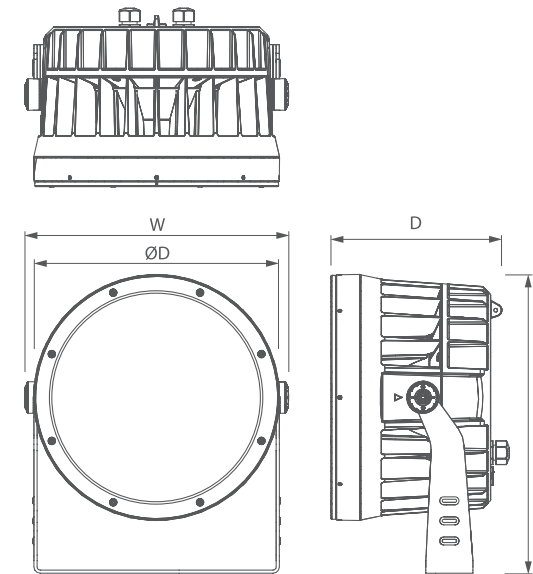

Allegro Washer AC

Dimensions

	50W	100W	150W/200W
ØD	235mm/9.3"	310mm/12.2"	392mm/15.4"
W	270mm/10.6"	340mm/13.4"	420mm/16.5"
D	203mm/8.0"	252mm/9.9"	264mm/10.4"
H	317mm/12.5"	395mm/15.6"	476mm/18.7"

Photometrics