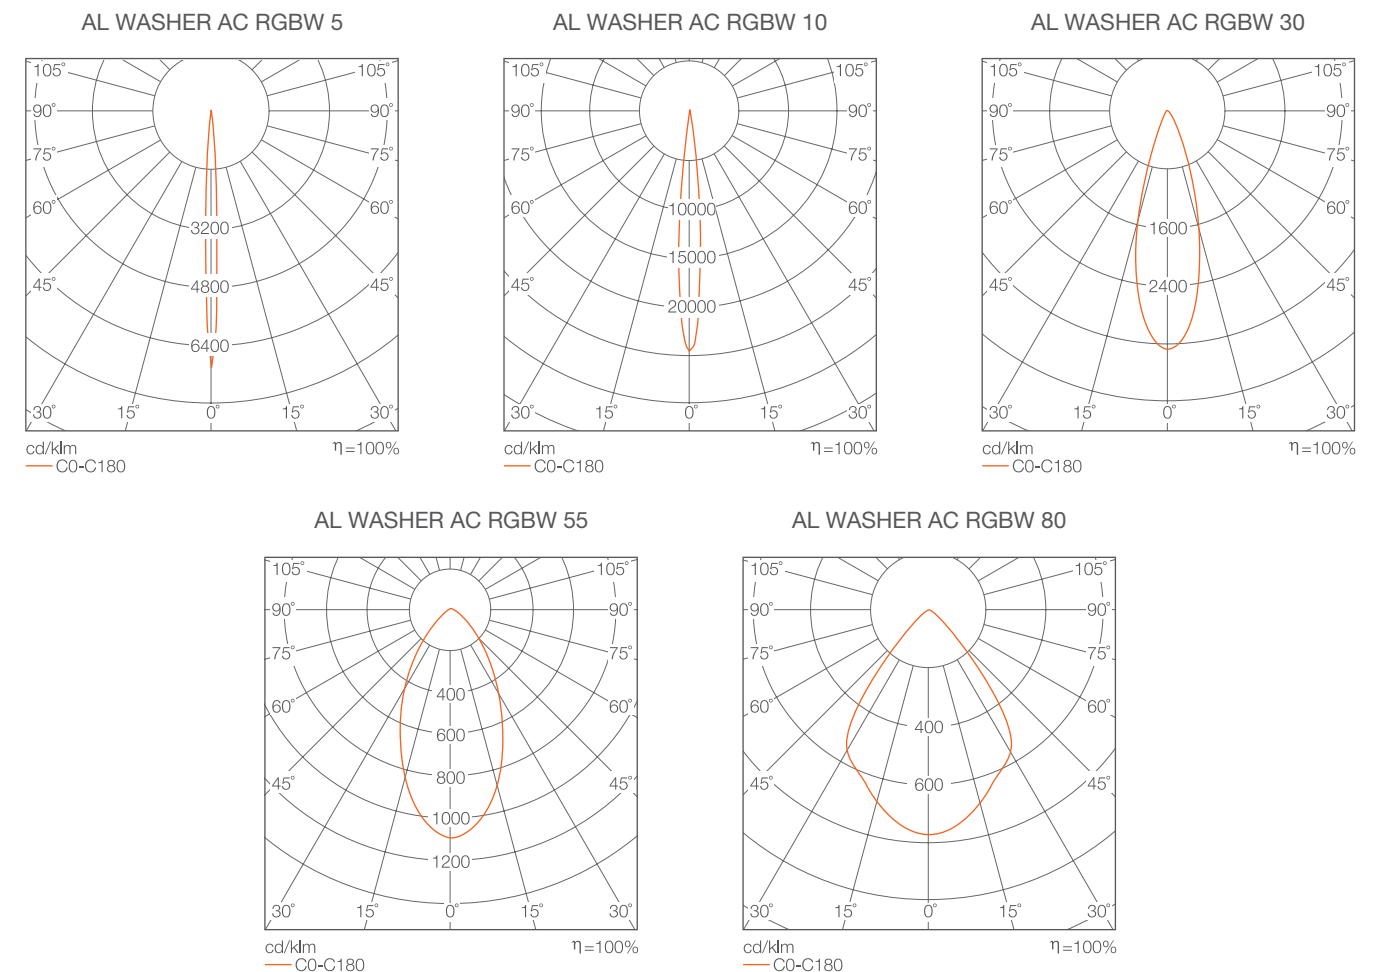

Allegro Washer AC

Dimensions

	50W	100W	150W/200W
ØD	235mm/9.3"	310mm/12.2"	392mm/15.4"
W	270mm/10.6"	340mm/13.4"	420mm/16.5"
D	203mm/8.0"	252mm/9.9"	264mm/10.4"
H	317mm/12.5"	395mm/15.6"	476mm/18.7"

Photometrics