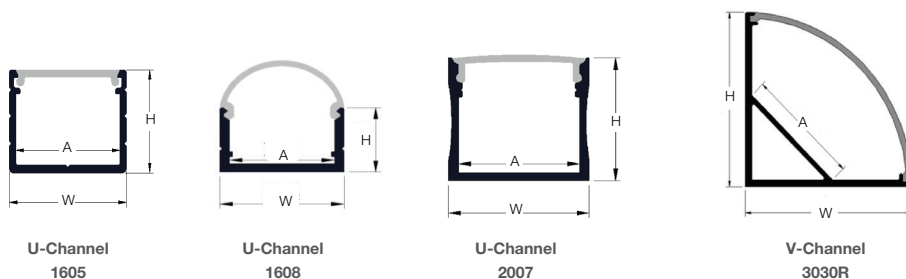

Clear Flat

Vertical Bending (VB)

Horizontal Bending (HB)

Dimensions

Flat (Fixture)

Flat (Mounting Accessories)

MOUNTING CLIP FLAT RB

	U-Channel 1605	U-Channel 1608	U-Channel 2007	V-Channel 3030R
W (in)	0.71"	0.76"	0.93"	1.2"
A (in)	0.63"	0.65"	0.8"	0.8"
H (in)	0.51"	0.46"	0.81"	1.8"
Length (in)	37.4"	37.4"	39"	39"

Media Pixel Ribbon DMX Outdoor

Dimensions

VB (Fixture)

End cable feed (V1)

Left side cable feed (V2L)

Right side cable feed (V2R)

Media Pixel Ribbon DMX Outdoor

Dimensions