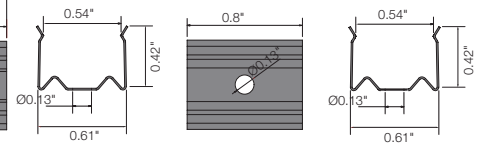

SINGLE MOUNT BRACKET VB