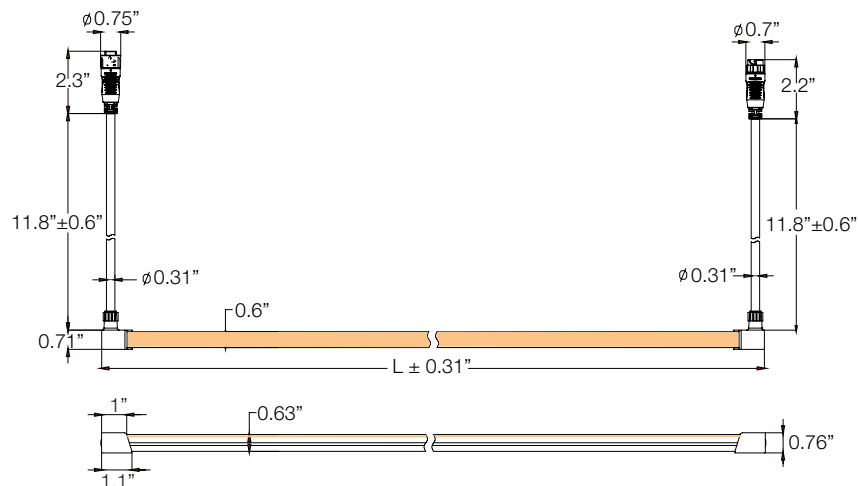

Clear Flat

Vertical Bending (VB)

Horizontal Bending (HB)

Dimensions

Flat (Fixture)

Flat (Mounting Accessories)

MOUNTING CLIP FLAT RB

	U-Channel 1605	U-Channel 1608	U-Channel 2007	V-Channel 3030R
W (in)	0.71"	0.76"	0.93"	1.2"
A (in)	0.63"	0.65"	0.8"	0.8"
H (in)	0.51"	0.46"	0.81"	1.8"
Length (in)	37.4"	37.4"	39"	39"

Media Pixel Ribbon DMX Outdoor

Dimensions

VB (Fixture)

End cable feed (V1)

Left side cable feed (V2L)

Right side cable feed (V2R)

Media Pixel Ribbon DMX Outdoor

Dimensions