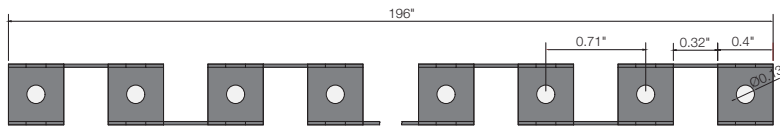

FLEXIBLE MOUNT STRIP HB 5M / ROLL