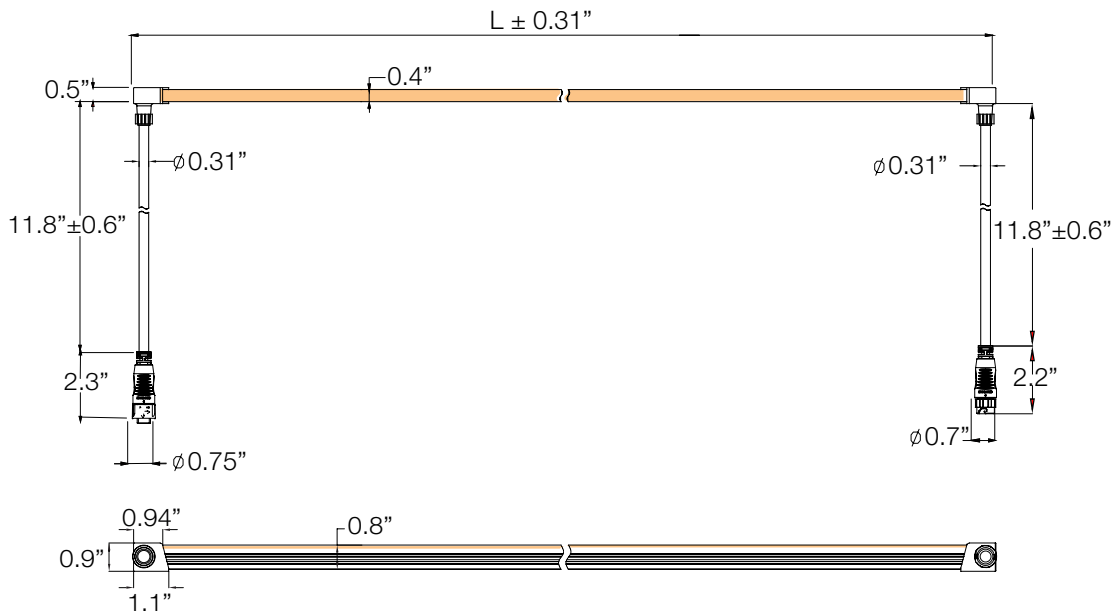

Left side cable feed (H2L)