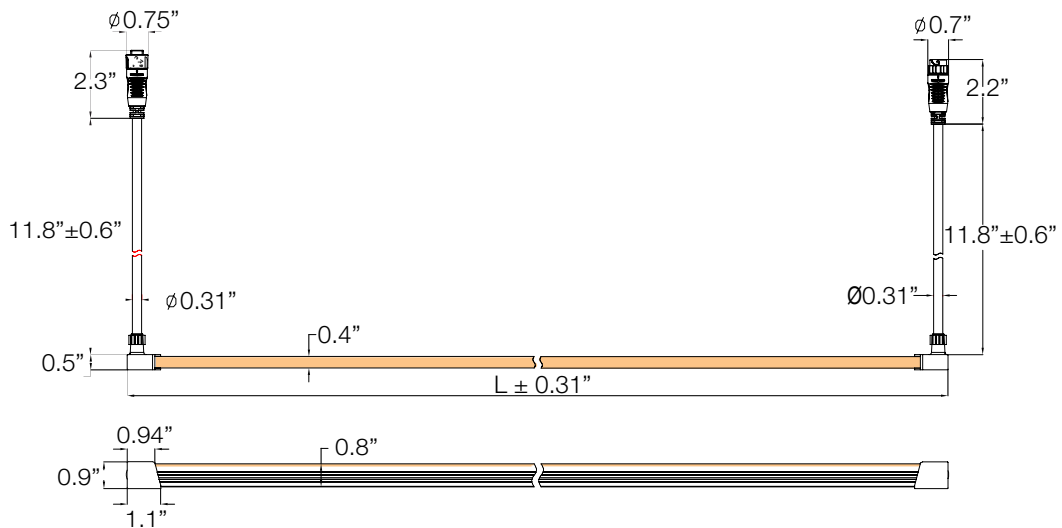

Right side cable feed (H2R)