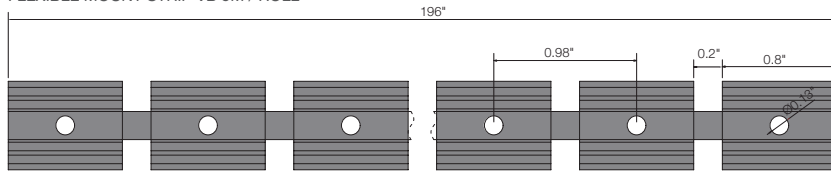

FLEXIBLE MOUNT STRIP VB 5M / ROLL