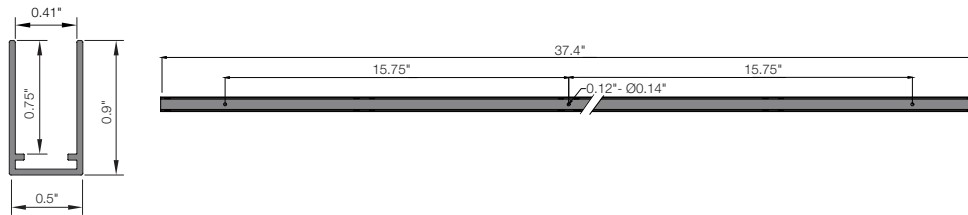

End cable feed (H1)

Left side cable feed (H2L)

Right side cable feed (H2R)

Media Pixel Ribbon DMX Outdoor

Dimensions

Bottom cable feed (H3)

HB (Mounting Accessories)

U-CHANNEL OUTDOOR HB 950