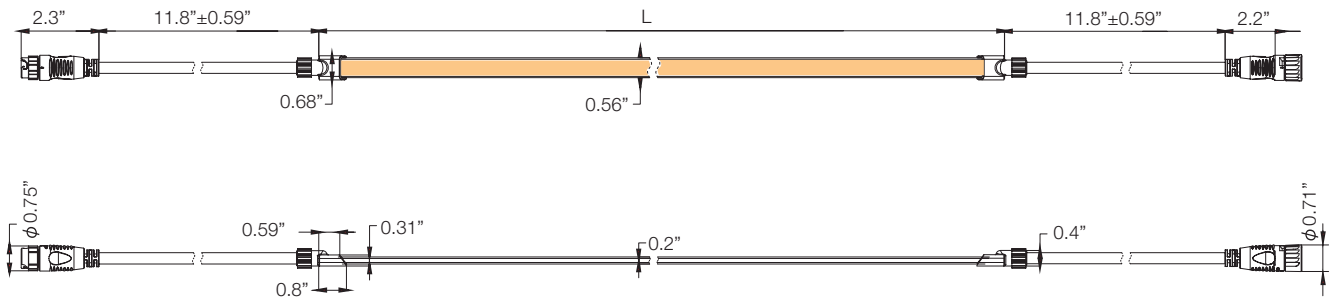

Clear Flat

Vertical Bending (VB)

Horizontal Bending (HB)

Dimensions

Flat (Fixture)

Flat (Mounting Accessories)

MOUNTING CLIP FLAT RB

	U-Channel 1605	U-Channel 1608	U-Channel 2007	V-Channel 3030R
W (in)	0.71"	0.76"	0.93"	1.2"
A (in)	0.63"	0.65"	0.8"	0.8"
H (in)	0.51"	0.46"	0.81"	1.8"
Length (in)	37.4"	37.4"	39"	39"

Media Pixel Ribbon DMX Outdoor

Dimensions

VB (Fixture)

End cable feed (V1)

Left side cable feed (V2L)

Right side cable feed (V2R)

Media Pixel Ribbon DMX Outdoor

Dimensions