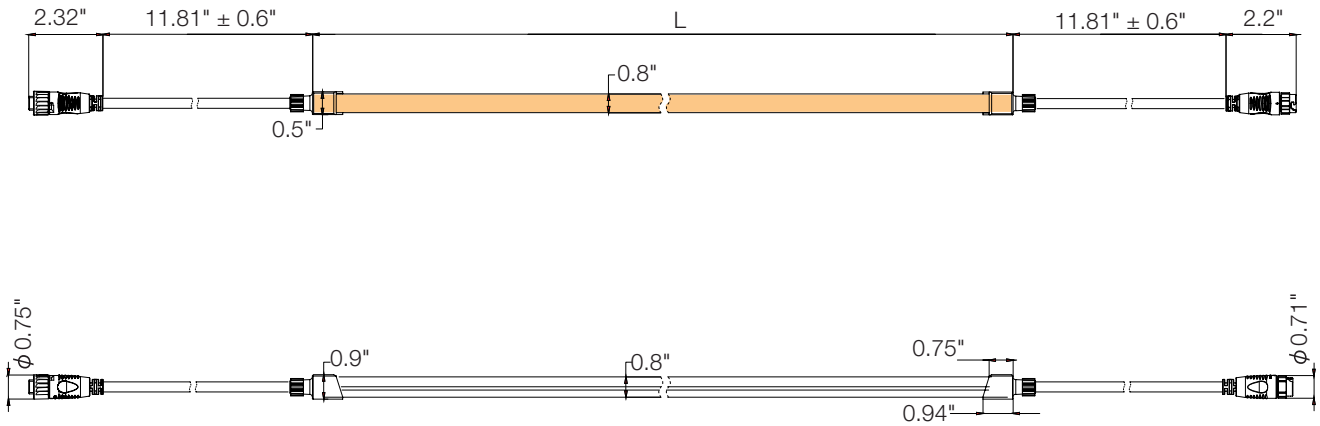

Clear Flat

Vertical Bending (VB)

Horizontal Bending (HB)

Dimensions

Flat (Fixture)

Flat (Mounting Accessories)

MOUNTING CLIP FLAT RB

	U-Channel 1605	U-Channel 1608	U-Channel 2007	V-Channel 3030R
W (in)	0.71"	0.76"	0.93"	1.2"
A (in)	0.63"	0.65"	0.8"	0.8"
H (in)	0.51"	0.46"	0.81"	1.8"
Length (in)	37.4"	37.4"	39"	39"

Media Pixel Ribbon DMX Outdoor

Dimensions

VB (Fixture)

End cable feed (V1)

Left side cable feed (V2L)

Right side cable feed (V2R)

Media Pixel Ribbon DMX Outdoor

Dimensions

Bottom cable feed (V3)

VB (Mounting Accessories)

U-CHANNEL OUTDOOR VB 950

FLEXIBLE MOUNT STRIP VB 5M / ROLL

SINGLE MOUNT BRACKET VB

Media Pixel Ribbon DMX Outdoor

Dimensions

HB (Fixture)

End cable feed (H1)

Left side cable feed (H2L)

Right side cable feed (H2R)

Media Pixel Ribbon DMX Outdoor

Dimensions

Bottom cable feed (H3)

HB (Mounting Accessories)

U-CHANNEL OUTDOOR HB 950