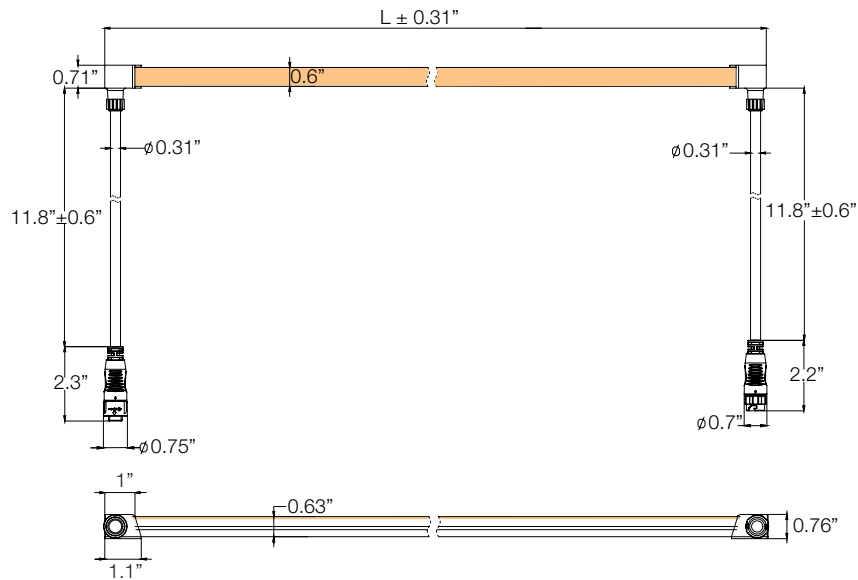

Clear Flat

Vertical Bending (VB)

Horizontal Bending (HB)

Dimensions

Flat (Fixture)

Flat (Mounting Accessories)

MOUNTING CLIP FLAT RB

	U-Channel 1605	U-Channel 1608	U-Channel 2007	V-Channel 3030R
W (in)	0.71"	0.76"	0.93"	1.2"
A (in)	0.63"	0.65"	0.8"	0.8"
H (in)	0.51"	0.46"	0.81"	1.8"
Length (in)	37.4"	37.4"	39"	39"

Media Pixel Ribbon DMX Outdoor

Dimensions

VB (Fixture)

End cable feed (V1)

Left side cable feed (V2L)

Right side cable feed (V2R)

Media Pixel Ribbon DMX Outdoor

Dimensions