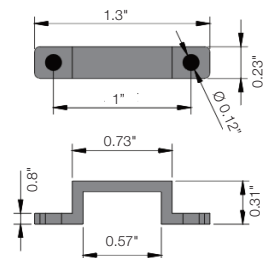

Clear Flat

Vertical Bending (VB)

Horizontal Bending (HB)

Dimensions

Flat (Fixture)

Flat (Mounting Accessories)

MOUNTING CLIP FLAT RB

	U-Channel 1605	U-Channel 1608	U-Channel 2007	V-Channel 3030R
W (in)	0.71"	0.76"	0.93"	1.2"
A (in)	0.63"	0.65"	0.8"	0.8"
H (in)	0.51"	0.46"	0.81"	1.8"
Length (in)	37.4"	37.4"	39"	39"

Media Pixel Ribbon DMX Outdoor

Dimensions

VB (Fixture)

End cable feed (V1)

Left side cable feed (V2L)

Right side cable feed (V2R)

Media Pixel Ribbon DMX Outdoor

Dimensions