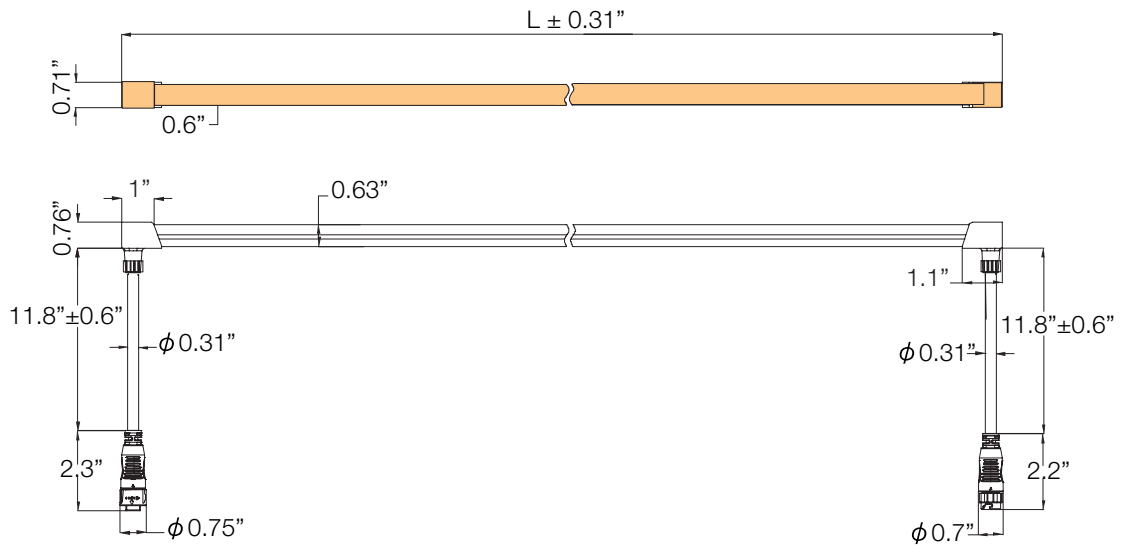

Media Pixel Ribbon DMX Outdoor

Dimensions

Bottom cable feed (V3)