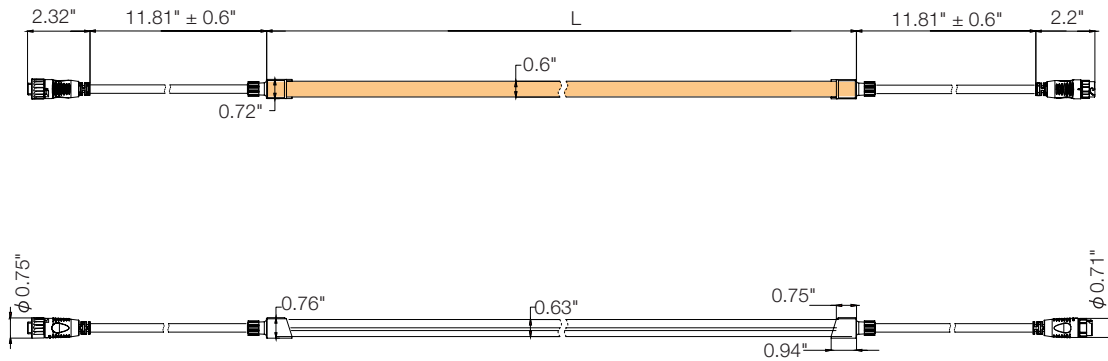

Clear Flat

Vertical Bending (VB)

Horizontal Bending (HB)

Dimensions

Flat (Fixture)

Flat (Mounting Accessories)

MOUNTING CLIP FLAT RB

	U-Channel 1605	U-Channel 1608	U-Channel 2007	V-Channel 3030R
W (in)	0.71"	0.76"	0.93"	1.2"
A (in)	0.63"	0.65"	0.8"	0.8"
H (in)	0.51"	0.46"	0.81"	1.8"
Length (in)	37.4"	37.4"	39"	39"

Media Pixel Ribbon DMX Outdoor

Dimensions

VB (Fixture)

End cable feed (V1)

Left side cable feed (V2L)

Right side cable feed (V2R)

Media Pixel Ribbon DMX Outdoor

Dimensions