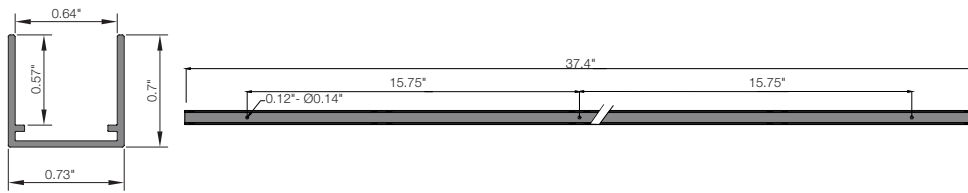

VB (Mounting Accessories)

U-CHANNEL OUTDOOR VB 950