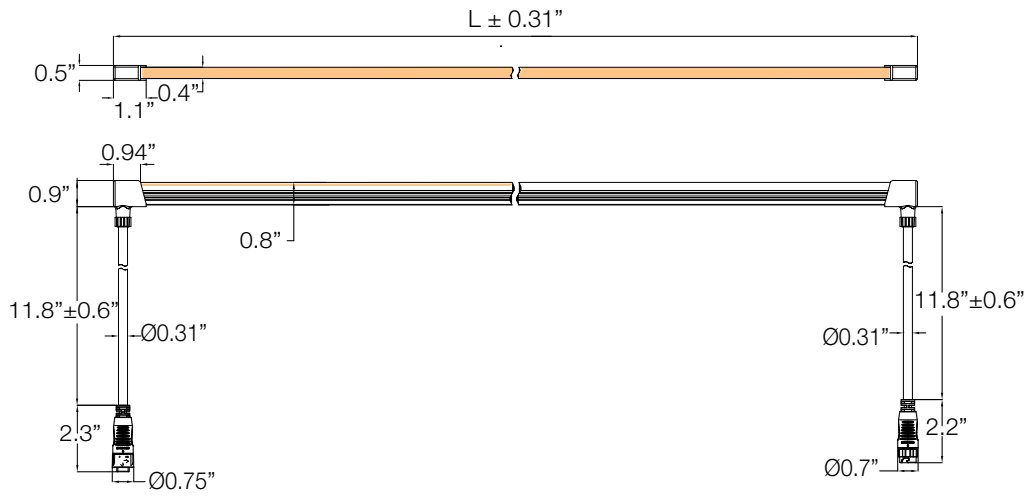

End cable feed (H1)

Left side cable feed (H2L)

Right side cable feed (H2R)

Media Pixel Ribbon DMX Outdoor

Dimensions

Bottom cable feed (H3)

HB (Mounting Accessories)

U-CHANNEL OUTDOOR HB 950