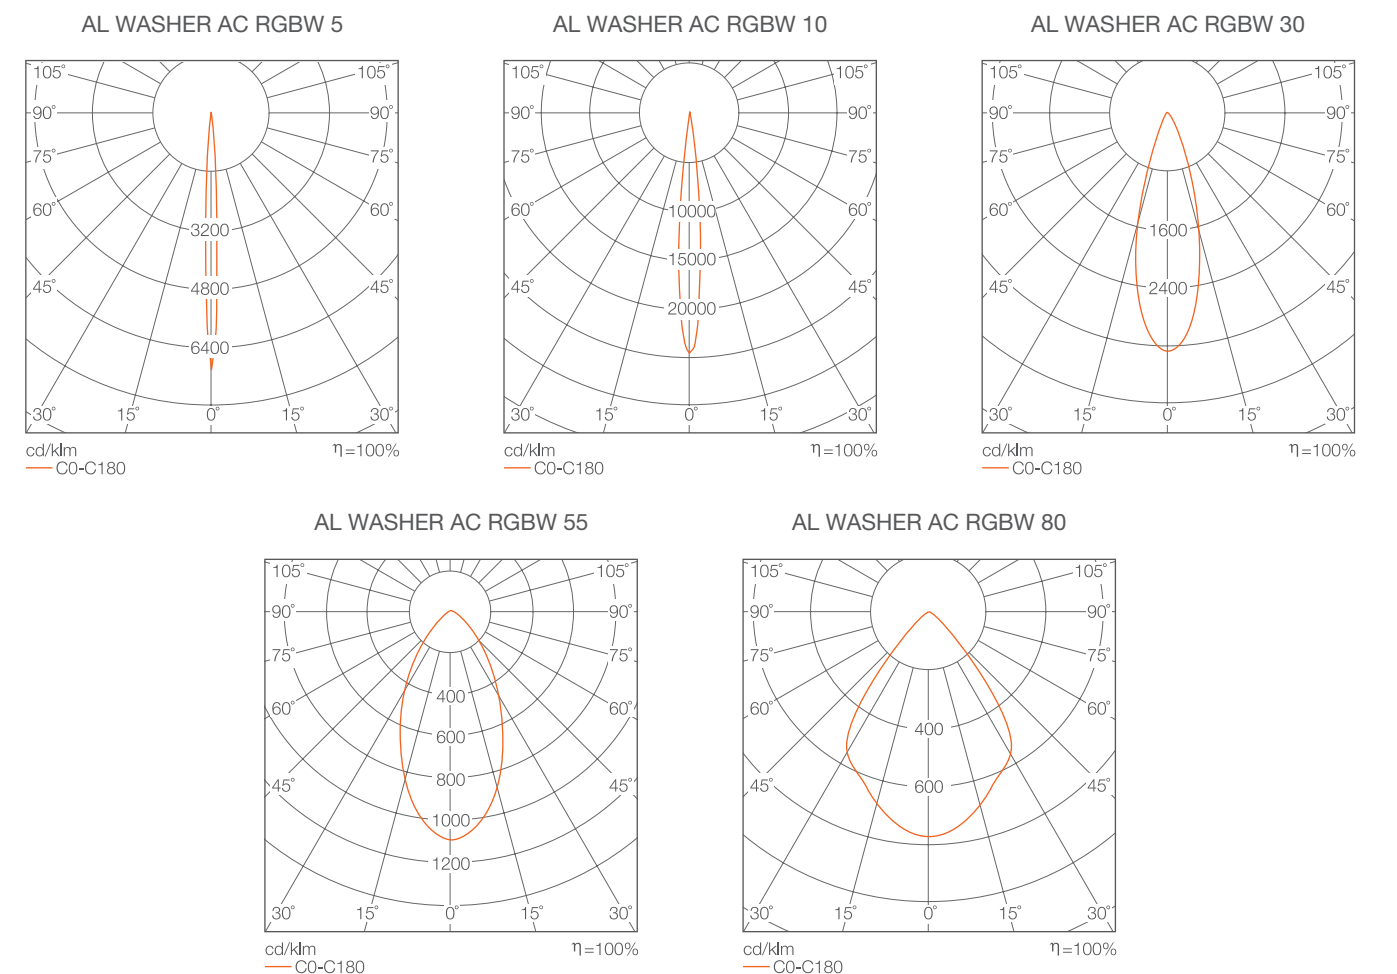

Allegro Washer AC

Dimensions

	50W	100W	150W/200W
ØD	235mm/9.3"	310mm/12.2"	392mm/15.4"
W	270mm/10.6"	340mm/13.4"	420mm/16.5"
D	203mm/8.0"	252mm/9.9"	264mm/10.4"
H	317mm/12.5"	395mm/15.6"	476mm/18.7"

Photometrics