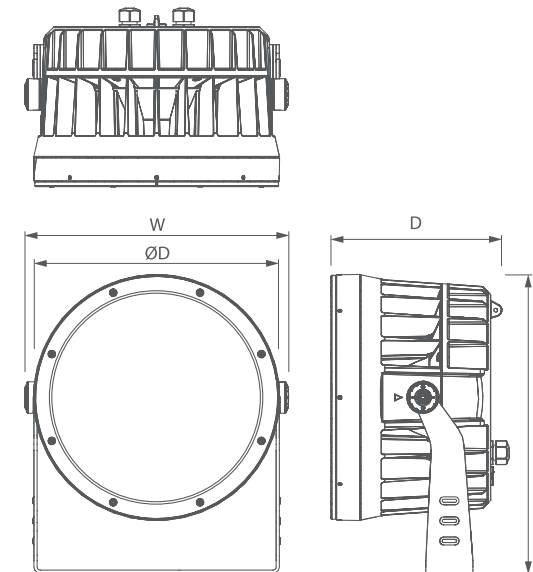

Allegro Washer AC

Dimensions

	50W	100W	150W/200W
ØD	235mm/9.3"	310mm/12.2"	392mm/15.4"
W	270mm/10.6"	340mm/13.4"	420mm/16.5"
D	203mm/8.0"	252mm/9.9"	264mm/10.4"
H	317mm/12.5"	395mm/15.6"	476mm/18.7"

Photometrics