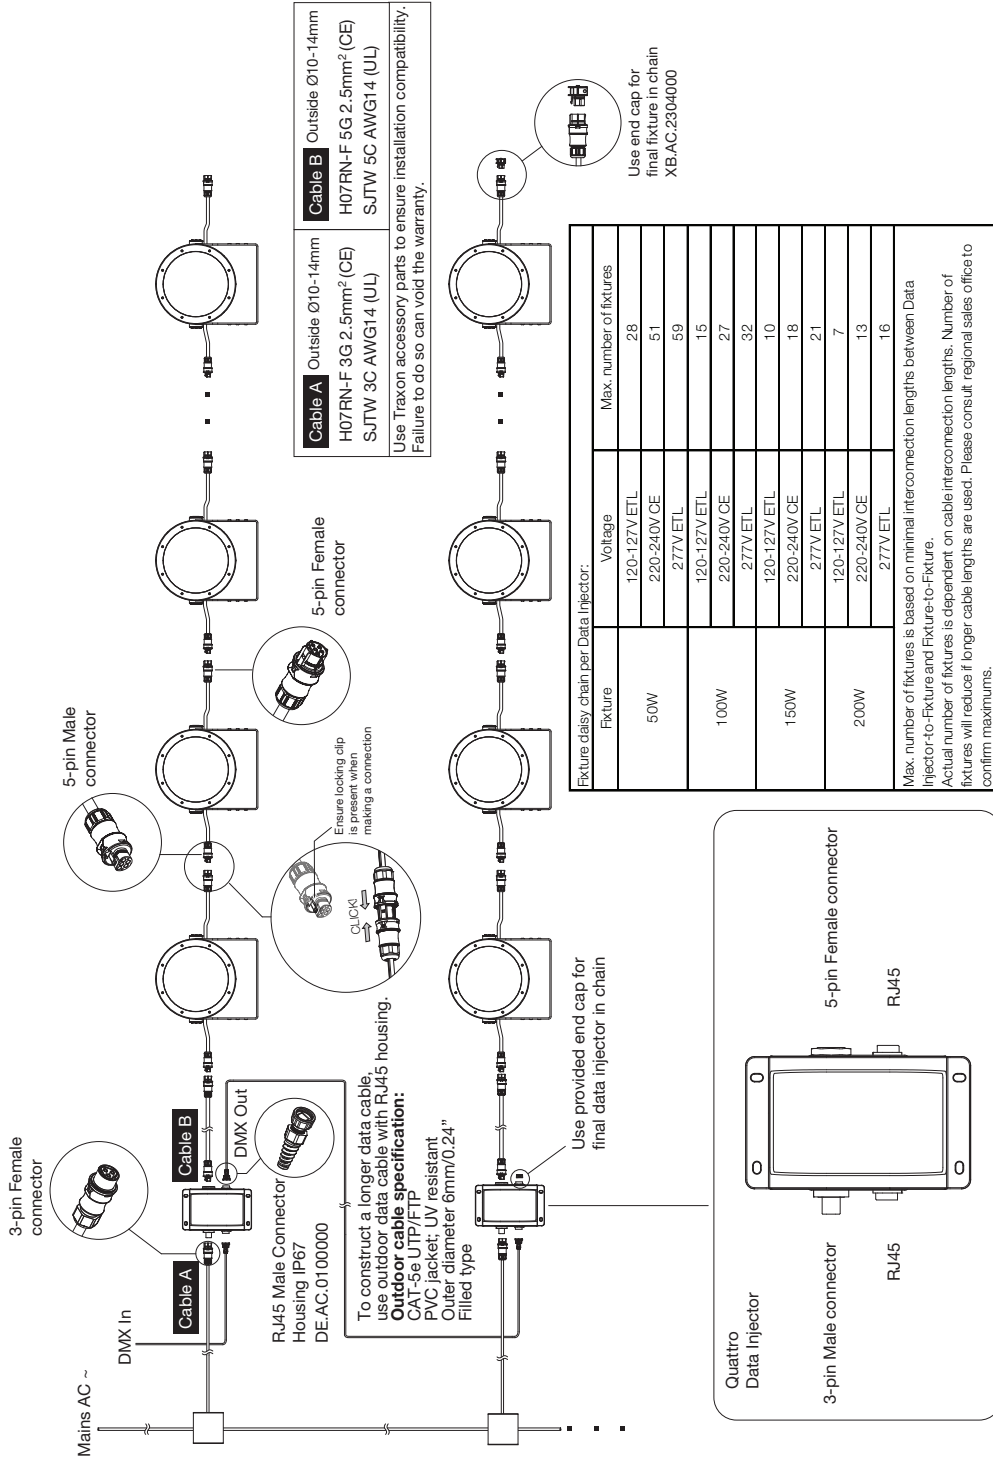

Allegro Washer AC DW

System Diagram