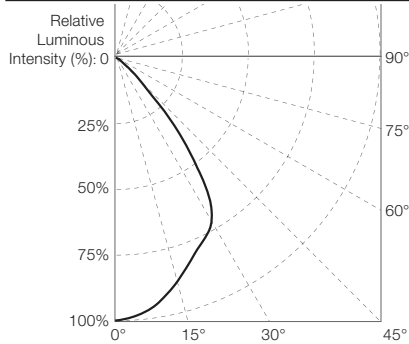

Allegro Washer AC DW

Photometrics

Source Specifications

Optics 55°

Candela Distribution

Light Output

Color	Luminous Flux (lm)	Candela Distribution at 100%	Efficacy (lm/W)
50W			
DW (full-on)	3195	3483	73
WW (on)	1379	1503	57
CW (on)	1853	2020	79
100W			
DW (full-on)	6391	6966	73
WW (on)	2758	3007	57
CW (on)	3707	4040	79
150W			
DW (full-on)	9586	10449	73
WW (on)	4137	4510	57
CW (on)	5560	6060	79
200W			
DW (full-on)	12782	13932	73
WW (on)	5517	6013	57
CW (on)	7413	8080	79

Illuminance at a Distance

	Center beam Lux/klm	Beam width (m) H
4m	68	3.97m
8m	17	7.94m
12m	8	11.91m
16m	4	15.88m
20m	3	19.86m
24m	2	23.83m

■ Horiz. Spread: 52.8°

For fc divide by 10.7

For feet multiply by 3.28

IES and LDT files are available for download from the Traxon website.

Allegro Washer AC DW

Photometrics

Source Specifications

Optics 80°

Candela Distribution

Light Output

Color	Luminous Flux (lm)	Candela Distribution at 100%	Efficacy (lm/W)
50W			
DW (full-on)	3088	2347	70
WW (on)	1333	1013	55
CW (on)	1791	1361	76
100W			
DW (full-on)	6175	4693	70
WW (on)	2665	2026	55
CW (on)	3582	2722	76
150W			
DW (full-on)	9263	7040	70
WW (on)	3998	3038	55
CW (on)	5372	4083	76
200W			
DW (full-on)	12351	9387	70
WW (on)	5331	4051	55
CW (on)	7163	5444	76