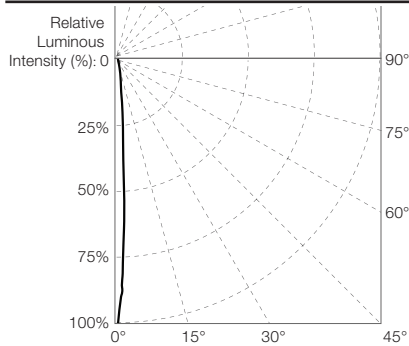

Product Specifications

	50W	100W	150W	200W
Light Source	High power LEDs			
Color Range	Dynamic White (2700K-5700K)			
Beam Angle	Native 5° with field-installable spread lens 10°, 30°, 55°, 80°			
Luminous Flux	3088-3590 lm	6175-7181 lm	9263-10771 lm	12351-14361 lm
Efficacy	70-82 lm/W typ.			
Lumen Maintenance	L70 @25°C - 80,000hrs			
Cover Lens	Tempered glass cover			
Housing	Aluminium, powder coating			
Adjustment Options	135° vertical tilt; ±180° horizontal			
Dimensions (Ø x H x D)	Ø235 x 317 x 203mm 9.3" x 13.5" x 8.0"	Ø310 x 395 x 252mm 12.2" x 15.6" x 9.9"	Ø392 x 476 x 264mm 15.4" x 18.7" x 10.4"	
Weight	7.8kg/17.2lb	13.9kg/30.6lb	17.8kg/39.2lb	18kg/39.7lb
Regulatory Listing & Safety Approval	CE, cETLus, IEC 60598-2-3, 3G ANSI C136.31 IK10		IK09	IK09
Operating Temperature	-30°C to +50°C / -22°F to +122°F (-20°C / -4°F starting)			
Storage Temperature	-40°C to +70°C / -40°F to +158°F			
Environment	Outdoor (IP66), suitable for coastal environments			
Humidity	85%, non-condensing			

Light Output

Color	Luminous Flux (lm)	Candela Distribution at 100%	Efficacy (lm/W)
50W			
DW (full-on)	3590	225224	82
WW (on)	1550	107047	64
CW (on)	2082	134897	89
100W			
DW (full-on)	7181	450449	82
WW (on)	3099	214094	64
CW (on)	4165	269794	89
150W			
DW (full-on)	10771	675673	82
WW (on)	4649	321141	64
CW (on)	6247	404692	89
200W			
DW (full-on)	14361	900897	82
WW (on)	6198	428188	64
CW (on)	8329	539589	89