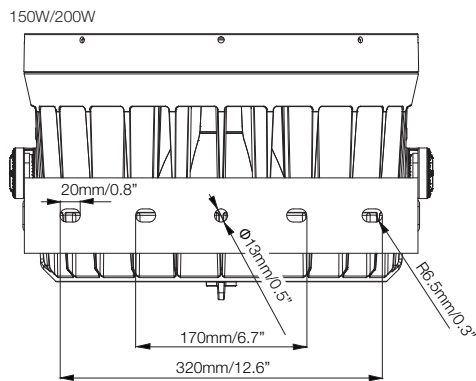

IES and LDT files are available for download from the Traxon website.

Allegro Washer AC DW

Dimensions

	50W	100W	150W/200W
Ø	235mm/9.3"	310mm/12.2"	392mm/15.4"
W	270mm/10.6"	340mm/13.4"	420mm/16.5"
H	317mm/12.5"	395mm/15.6"	476mm/18.7"
D	203mm/8.0"	252mm/9.9"	264mm/10.4"

Allegro Washer AC DW

Mounting

50W&100W

150W&200W

Dimension	A	B	C	D
50W		75mm/2.95"	75mm/2.95"	
100W		75mm/2.95"	75mm/2.95"	
150W	75mm/2.95"	75mm/2.95"	75mm/2.95"	75mm/2.95"
200W	75mm/2.95"	75mm/2.95"	75mm/2.95"	75mm/2.95"