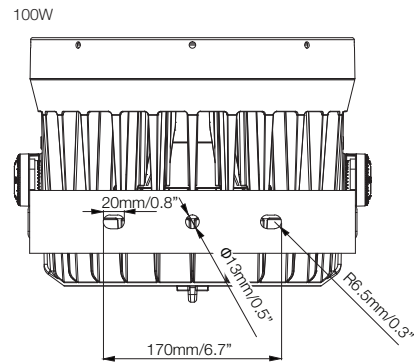

Illuminance at a Distance

	Center beam Lux/klm	Beam width (m) H
2m	192	3.04m
4m	48	6.07m
6m	21	9.11m
8m	12	12.14m
10m	8	15.18m
12m	5	18.22m

■ Horiz. Spread: 74.4°

For fc divide by 10.7

For feet multiply by 3.28

IES and LDT files are available for download from the Traxon website.

Allegro Washer AC DW

Dimensions

	50W	100W	150W/200W
Ø	235mm/9.3"	310mm/12.2"	392mm/15.4"
W	270mm/10.6"	340mm/13.4"	420mm/16.5"
H	317mm/12.5"	395mm/15.6"	476mm/18.7"
D	203mm/8.0"	252mm/9.9"	264mm/10.4"

Allegro Washer AC DW

Mounting

50W&100W

150W&200W

Dimension	A	B	C	D
50W		75mm/2.95"	75mm/2.95"	
100W		75mm/2.95"	75mm/2.95"	
150W	75mm/2.95"	75mm/2.95"	75mm/2.95"	75mm/2.95"
200W	75mm/2.95"	75mm/2.95"	75mm/2.95"	75mm/2.95"