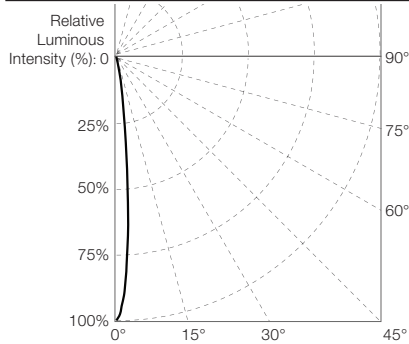

Light Output

Color	Luminous Flux (lm)	Candela Distribution at 100%	Efficacy (lm/W)
50W			
DW (full-on)	3590	225224	82
WW (on)	1550	107047	64
CW (on)	2082	134897	89
100W			
DW (full-on)	7181	450449	82
WW (on)	3099	214094	64
CW (on)	4165	269794	89
150W			
DW (full-on)	10771	675673	82
WW (on)	4649	321141	64
CW (on)	6247	404692	89
200W			
DW (full-on)	14361	900897	82
WW (on)	6198	428188	64
CW (on)	8329	539589	89

Illuminance at a Distance

	Center beam Lux/klm	Beam width (m) H
10m	741	0.80m
20m	185	1.61m
30m	82	2.41m
40m	46	3.21m
50m	30	4.02m
60m	21	4.82m
70m	15	5.62m

● Horiz. Spread: 5.0°

For fc divide by 10.7

For feet multiply by 3.28

IES and LDT files are available for download from the Traxon website.

Allegro Washer AC DW

Photometrics

Source Specifications

Optics 10°

Candela Distribution

Light Output

Color	Luminous Flux (lm)	Candela Distribution at 100%	Efficacy (lm/W)
50W			
DW (full-on)	3197	77406	73
WW (on)	1377	34399	57
CW (on)	1874	44315	79
100W			
DW (full-on)	6394	154812	73
WW (on)	2755	68797	57
CW (on)	3748	88631	79
150W			
DW (full-on)	9591	232218	73
WW (on)	4132	103196	57
CW (on)	5622	132946	79
200W			
DW (full-on)	12788	309623	73
WW (on)	5509	137594	57
CW (on)	7496	177261	79

Illuminance at a Distance

	Center beam Lux/klm	Beam width (m) H
10m	249	1.71m
20m	62	3.43m
30m	28	5.14m
40m	16	6.86m
50m	10	8.57m
60m	7	10.29m

■ Horiz. Spread: 10.0°
For feet multiply by 3.28

For fc divide by 10.7