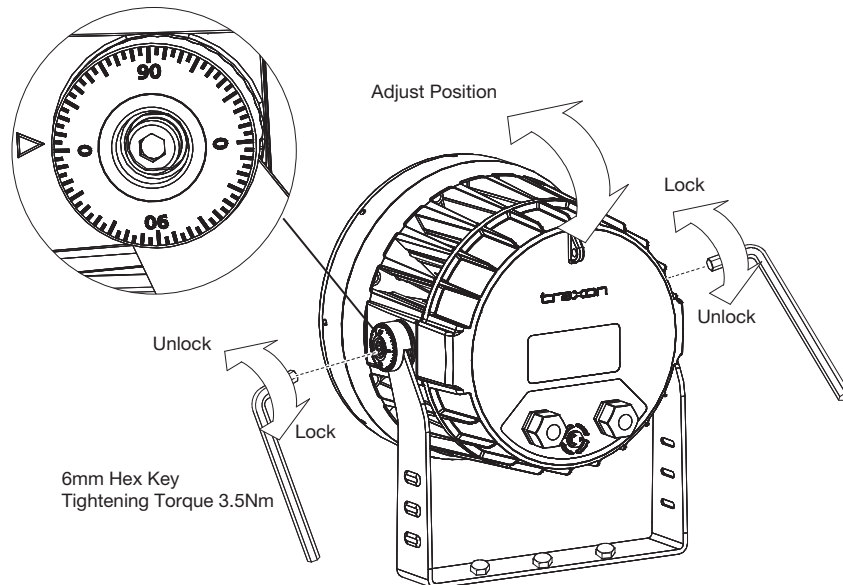

Allegro Washer AC DW

Mounting

50W&100W

150W&200W

Dimension	A	B	C	D
50W		75mm/2.95"	75mm/2.95"	
100W		75mm/2.95"	75mm/2.95"	
150W	75mm/2.95"	75mm/2.95"	75mm/2.95"	75mm/2.95"
200W	75mm/2.95"	75mm/2.95"	75mm/2.95"	75mm/2.95"

⚠ Only turn enough to unlock
Do not unscrew the hex screw from fixture

⚠ 1. Tilt the head slightly to mount the bracket.
Only turn enough to unlock.
2. Do not unscrew the hex screw from fixture.

Allegro Washer AC DW