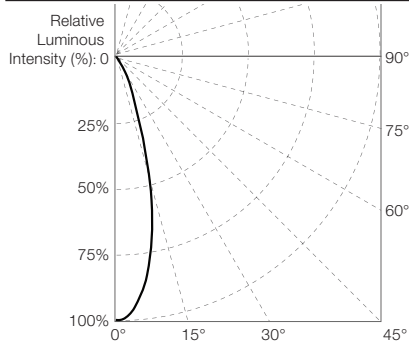

Illuminance at a Distance

	Center beam Lux/klm	Beam width (m) H
10m	249	1.71m
20m	62	3.43m
30m	28	5.14m
40m	16	6.86m
50m	10	8.57m
60m	7	10.29m

■ Horiz. Spread: 10.0°
For feet multiply by 3.28

For fc divide by 10.7

IES and LDT files are available for download from the Traxon website.

Allegro Washer AC DW

Photometrics

Source Specifications

Optics 30°

Candela Distribution

Light Output

Color	Luminous Flux (lm)	Candela Distribution at 100%	Efficacy (lm/W)
50W			
DW (full-on)	3195	10449	73
WW (on)	1379	4510	57
CW (on)	1853	6060	79
100W			
DW (full-on)	6391	20898	73
WW (on)	2758	9020	57
CW (on)	3707	12121	79
150W			
DW (full-on)	9586	31347	73
WW (on)	4137	13529	57
CW (on)	5560	18181	79
200W			
DW (full-on)	12782	41796	73
WW (on)	5517	18039	57
CW (on)	7413	24241	79

Allegro Washer AC DW

Photometrics

Source Specifications

Optics 55°

Candela Distribution

Light Output

Color	Luminous Flux (lm)	Candela Distribution at 100%	Efficacy (lm/W)
50W			
DW (full-on)	3195	3483	73
WW (on)	1379	1503	57
CW (on)	1853	2020	79
100W			
DW (full-on)	6391	6966	73
WW (on)	2758	3007	57
CW (on)	3707	4040	79
150W			
DW (full-on)	9586	10449	73
WW (on)	4137	4510	57
CW (on)	5560	6060	79
200W			
DW (full-on)	12782	13932	73
WW (on)	5517	6013	57
CW (on)	7413	8080	79