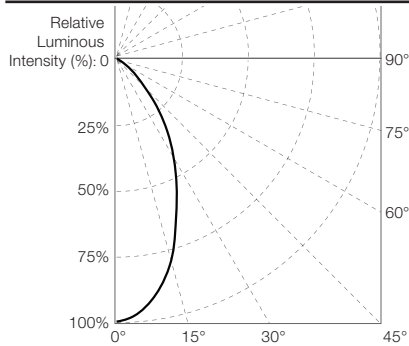

IES and LDT files are available for download from the Traxon website.

Allegro Washer AC DW

Photometrics

Source Specifications

Optics 30°

Candela Distribution

Light Output

Color	Luminous Flux (lm)	Candela Distribution at 100%	Efficacy (lm/W)
50W			
DW (full-on)	3195	10449	73
WW (on)	1379	4510	57
CW (on)	1853	6060	79
100W			
DW (full-on)	6391	20898	73
WW (on)	2758	9020	57
CW (on)	3707	12121	79
150W			
DW (full-on)	9586	31347	73
WW (on)	4137	13529	57
CW (on)	5560	18181	79
200W			
DW (full-on)	12782	41796	73
WW (on)	5517	18039	57
CW (on)	7413	24241	79

Illuminance at a Distance

	Center beam Lux/klm	Beam width (m) H
9m	40	4.72m
18m	10	9.44m
27m	4	14.17m
36m	3	18.89m
45m	2	23.61m

■ Horiz. Spread: 29.4°
For feet multiply by 3.28

For fc divide by 10.7

IES and LDT files are available for download from the Traxon website.

Allegro Washer AC DW

Photometrics

Source Specifications

Optics 55°

Candela Distribution

Light Output

Color	Luminous Flux (lm)	Candela Distribution at 100%	Efficacy (lm/W)
50W			
DW (full-on)	3195	3483	73
WW (on)	1379	1503	57
CW (on)	1853	2020	79
100W			
DW (full-on)	6391	6966	73
WW (on)	2758	3007	57
CW (on)	3707	4040	79
150W			
DW (full-on)	9586	10449	73
WW (on)	4137	4510	57
CW (on)	5560	6060	79
200W			
DW (full-on)	12782	13932	73
WW (on)	5517	6013	57
CW (on)	7413	8080	79