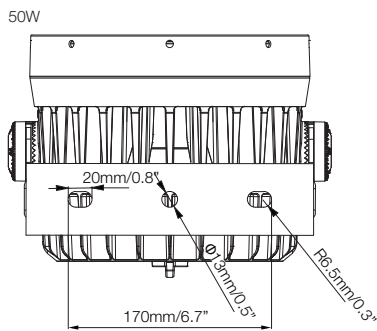

IES and LDT files are available for download from the Traxon website.

Allegro Washer AC DW

Dimensions

	50W	100W	150W/200W
Ø	235mm/9.3"	310mm/12.2"	392mm/15.4"
W	270mm/10.6"	340mm/13.4"	420mm/16.5"
H	317mm/12.5"	395mm/15.6"	476mm/18.7"
D	203mm/8.0"	252mm/9.9"	264mm/10.4"

Allegro Washer AC DW

Mounting

50W&100W

150W&200W

Dimension	A	B	C	D
50W		75mm/2.95"	75mm/2.95"	
100W		75mm/2.95"	75mm/2.95"	
150W	75mm/2.95"	75mm/2.95"	75mm/2.95"	75mm/2.95"
200W	75mm/2.95"	75mm/2.95"	75mm/2.95"	75mm/2.95"