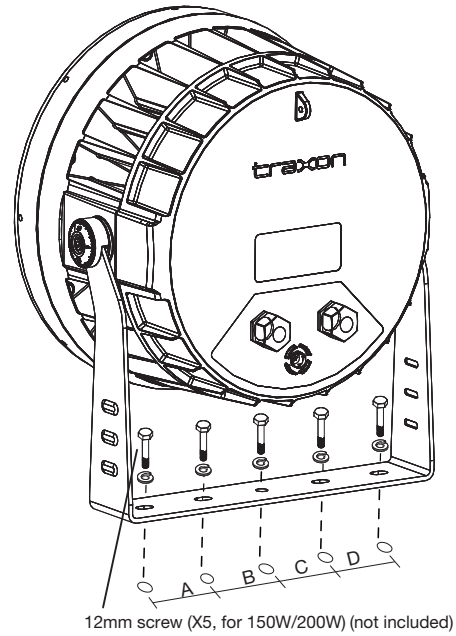

IES and LDT files are available for download from the Traxon website.

Allegro Washer AC DW

Dimensions

	50W	100W	150W/200W
Ø	235mm/9.3"	310mm/12.2"	392mm/15.4"
W	270mm/10.6"	340mm/13.4"	420mm/16.5"
H	317mm/12.5"	395mm/15.6"	476mm/18.7"
D	203mm/8.0"	252mm/9.9"	264mm/10.4"

Allegro Washer AC DW

Mounting

50W&100W

150W&200W

Dimension	A	B	C	D
50W		75mm/2.95"	75mm/2.95"	
100W		75mm/2.95"	75mm/2.95"	
150W	75mm/2.95"	75mm/2.95"	75mm/2.95"	75mm/2.95"
200W	75mm/2.95"	75mm/2.95"	75mm/2.95"	75mm/2.95"