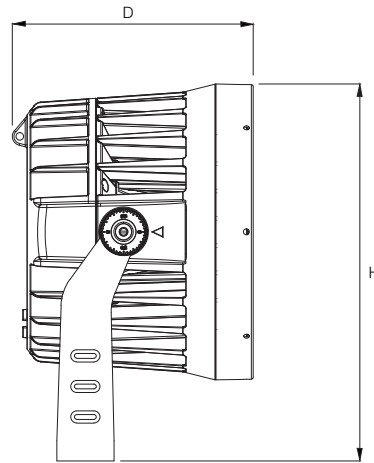

Illuminance at a Distance

	Center beam Lux/klm	Beam width (m) H
2m	192	3.04m
4m	48	6.07m
6m	21	9.11m
8m	12	12.14m
10m	8	15.18m
12m	5	18.22m

■ Horiz. Spread: 74.4°

For fc divide by 10.7

For feet multiply by 3.28

IES and LDT files are available for download from the Traxon website.

Allegro Washer AC DW

Dimensions

	50W	100W	150W/200W
Ø	235mm/9.3"	310mm/12.2"	392mm/15.4"
W	270mm/10.6"	340mm/13.4"	420mm/16.5"
H	317mm/12.5"	395mm/15.6"	476mm/18.7"
D	203mm/8.0"	252mm/9.9"	264mm/10.4"

Allegro Washer AC DW

Mounting

50W&100W

150W&200W

Dimension	A	B	C	D
50W		75mm/2.95"	75mm/2.95"	
100W		75mm/2.95"	75mm/2.95"	
150W	75mm/2.95"	75mm/2.95"	75mm/2.95"	75mm/2.95"
200W	75mm/2.95"	75mm/2.95"	75mm/2.95"	75mm/2.95"