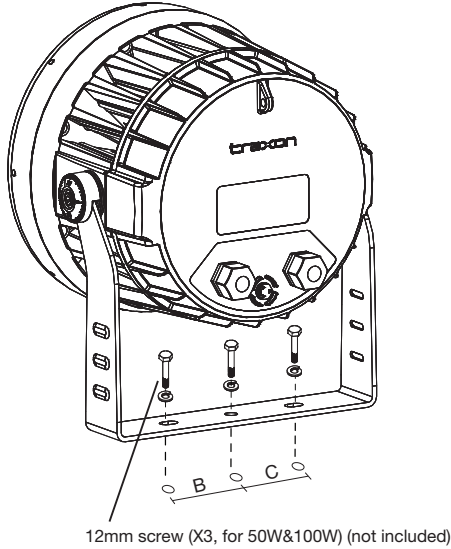

IES and LDT files are available for download from the Traxon website.

Allegro Washer AC DW

Dimensions

	50W	100W	150W/200W
Ø	235mm/9.3"	310mm/12.2"	392mm/15.4"
W	270mm/10.6"	340mm/13.4"	420mm/16.5"
H	317mm/12.5"	395mm/15.6"	476mm/18.7"
D	203mm/8.0"	252mm/9.9"	264mm/10.4"

Allegro Washer AC DW

Mounting

50W&100W

150W&200W

Dimension	A	B	C	D
50W		75mm/2.95"	75mm/2.95"	
100W		75mm/2.95"	75mm/2.95"	
150W	75mm/2.95"	75mm/2.95"	75mm/2.95"	75mm/2.95"
200W	75mm/2.95"	75mm/2.95"	75mm/2.95"	75mm/2.95"