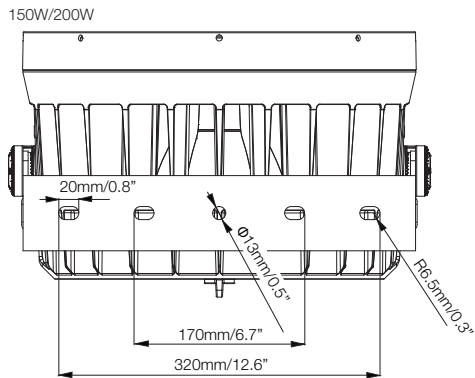

For fc divide by 10.7

IES and LDT files are available for download from the Traxon website.

www.traxon-ecue.com

TRAXON

Allegro Washer AC RGBW

Dimensions

	50W	100W	150W/200W
Ø	235mm/9.3"	310mm/12.2"	392mm/15.4"
W	270mm/10.6"	340mm/13.4"	420mm/16.5"
H	317mm/12.5"	395mm/15.6"	476mm/18.7"
D	203mm/8.0"	252mm/9.9"	264mm/10.4"

Dimension	A	B	C	D
50W		75mm/2.95"	75mm/2.95"	
100W		75mm/2.95"	75mm/2.95"	
150W	75mm/2.95"	75mm/2.95"	75mm/2.95"	75mm/2.95"
200W	75mm/2.95"	75mm/2.95"	75mm/2.95"	75mm/2.95"

⚠ Only turn enough to unlock
Do not unscrew the hex screw from fixture