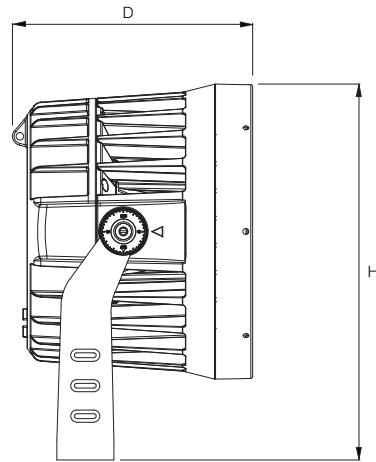

For fc divide by 10.7

IES and LDT files are available for download from the Traxon website.

www.traxon-ecue.com

TRAXON

Allegro Washer AC RGBW

Dimensions

	50W	100W	150W/200W
Ø	235mm/9.3"	310mm/12.2"	392mm/15.4"
W	270mm/10.6"	340mm/13.4"	420mm/16.5"
H	317mm/12.5"	395mm/15.6"	476mm/18.7"
D	203mm/8.0"	252mm/9.9"	264mm/10.4"

Dimension	A	B	C	D
50W		75mm/2.95"	75mm/2.95"	
100W		75mm/2.95"	75mm/2.95"	
150W	75mm/2.95"	75mm/2.95"	75mm/2.95"	75mm/2.95"
200W	75mm/2.95"	75mm/2.95"	75mm/2.95"	75mm/2.95"

⚠ Only turn enough to unlock
Do not unscrew the hex screw from fixture