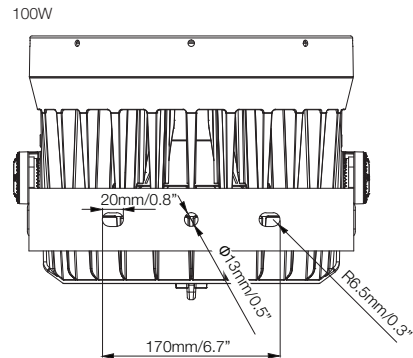

For fc divide by 10.7

IES and LDT files are available for download from the Traxon website.

www.traxon-ecue.com

TRAXON

Allegro Washer AC RGBW

Dimensions

	50W	100W	150W/200W
Ø	235mm/9.3"	310mm/12.2"	392mm/15.4"
W	270mm/10.6"	340mm/13.4"	420mm/16.5"
H	317mm/12.5"	395mm/15.6"	476mm/18.7"
D	203mm/8.0"	252mm/9.9"	264mm/10.4"

Dimension	A	B	C	D
50W		75mm/2.95"	75mm/2.95"	
100W		75mm/2.95"	75mm/2.95"	
150W	75mm/2.95"	75mm/2.95"	75mm/2.95"	75mm/2.95"
200W	75mm/2.95"	75mm/2.95"	75mm/2.95"	75mm/2.95"

⚠ Only turn enough to unlock
Do not unscrew the hex screw from fixture