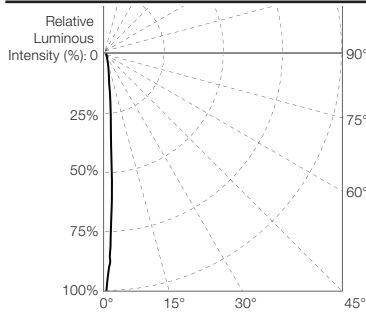

Product Specifications

	50W	100W	150W	200W
Light Source	High power LEDs			
Color Range	RGBW (white CCT 3000K)			
Beam Angle	Native 5° with field-installable spread lens 10°, 30°, 55°, 80°			
Luminous Flux	2221 lm	4504 lm	6756 lm	9008 lm
Efficacy	45-61 lm/W typ.			
Lumen Maintenance	L70 @25°C - 80,000hrs			
Cover Lens	Tempered glass cover			
Housing	Aluminium, powder coating			
Adjustment Options	135° vertical tilt; ±180° horizontal			
Dimensions (Ø x H x D)	Ø235 x 317 x 203mm 9.3" x 13.5" x 8.0"	Ø310 x 395 x 252mm 12.2" x 15.6" x 9.9"	Ø392 x 476 x 264mm 15.4" x 18.7" x 10.4"	
Weight	7.8kg/17.2lb	13.9kg/30.6lb	17.8kg/39.2lb	18kg/39.7lb
Regulatory Listing & Safety Approval	CE, cETLus, IEC 60598-2-3, 3G ANSI C136.31 IK10	IK10	IK09	IK09
Operating Temperature	-30°C to +50°C / -22°F to +122°F (-20°C / -4°F starting)			
Storage Temperature	-40°C to +70°C / -40°F to +158°F			
Environment	Outdoor (IP66), suitable for coastal environments			
Humidity	85%, non-condensing			

TRAXON

Allegro Washer AC RGBW

Photometrics

Source Specifications

Optics 5°

Candela Distribution

Light Output

Color	Luminous Flux (lm)	Candela Distribution at 100%	Efficacy (lm/W)
50W			
White 4000K (RGBW full-on)	2221	177171	52
RGB	1641	102990	49
Red	535	34302	37
Green	1110	69040	58
Blue	22	948	4
White 3000K (RGB off)	609	77410	50
100W			
White 4000K (RGBW full-on)	4504	354341	61
RGB	3382	205980	60
Red	1158	68605	46
Green	2300	138081	67
Blue	50	1897	5
White 3000K (RGB off)	1282	154821	58
150W			
White 4000K (RGBW full-on)	6756	531512	61
RGB	5073	308970	60
Red	1737	102907	46
Green	3450	207121	67
Blue	75	2845	5
White 3000K (RGB off)	1923	232231	58
200W			
White 4000K (RGBW full-on)	9008	708682	61
RGB	6764	411960	60
Red	2316	137210	46
Green	4600	276162	67
Blue	100	3794	5
White 3000K (RGB off)	2564	309642	58