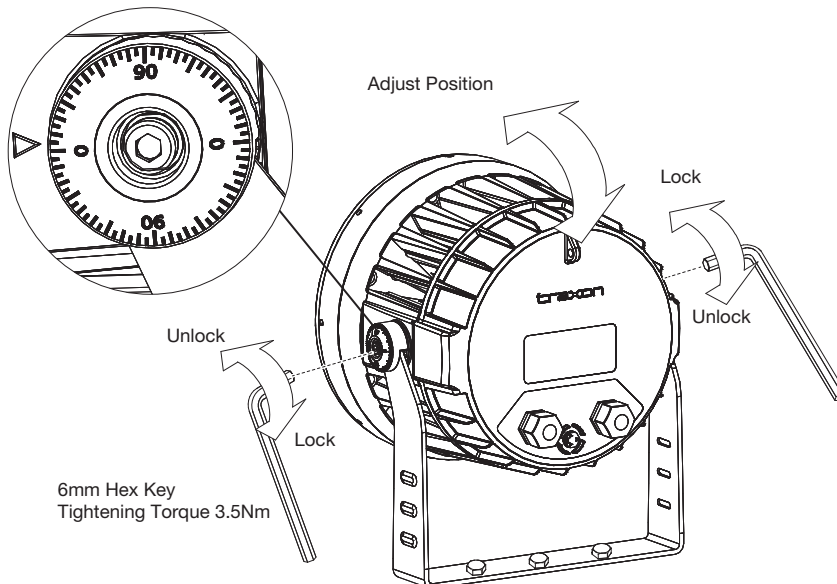

www.traxon-ecue.com

TRAXON

Allegro Washer AC RGBW

Mounting

50W&100W

150W&200W

12mm screw (X3, for 50W&100W) (not included)

12mm screw (X5, for 150W/200W) (not included)

Dimension	A	B	C	D
50W		75mm/2.95"	75mm/2.95"	
100W		75mm/2.95"	75mm/2.95"	
150W	75mm/2.95"	75mm/2.95"	75mm/2.95"	75mm/2.95"
200W	75mm/2.95"	75mm/2.95"	75mm/2.95"	75mm/2.95"

⚠ Only turn enough to unlock
Do not unscrew the hex screw from fixture