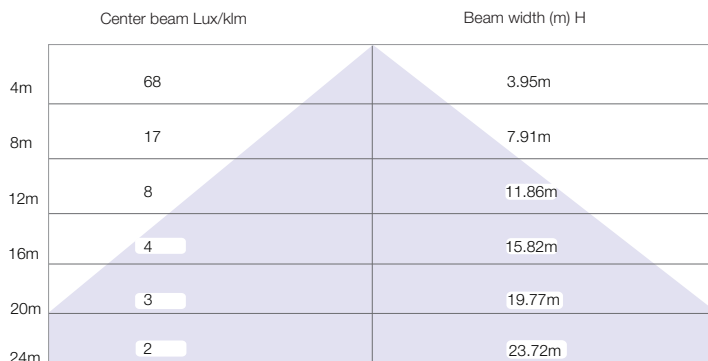

Candela Distribution

Light Output

Color	Luminous Flux (lm)	Candela Distribution at 100%	Efficacy (lm/W)
50W			
White 4000K (RGBW full-on)	1977	2533	46
RGB	1460	1491	44
Red	476	480	33
Green	988	1026	52
Blue	19	13	4
White 3000K (RGB off)	542	1084	44
100W			
White 4000K (RGBW full-on)	3954	5067	46
RGB	2920	2983	44
Red	952	960	33
Green	1976	2052	52
Blue	39	27	4
White 3000K (RGB off)	1084	2168	44
150W			
White 4000K (RGBW full-on)	5931	7600	46
RGB	4380	4474	44
Red	1428	1440	33
Green	2965	3078	52
Blue	58	40	4
White 3000K (RGB off)	1626	3252	44
200W			
White 4000K (RGBW full-on)	7907	10134	46
RGB	5841	5965	44
Red	1904	1920	33
Green	3953	4104	52
Blue	77	54	4
White 3000K (RGB off)	2168	4336	44

Luminaire setting: White-balance mode.

Illuminance at a Distance

● Horiz. Spread: 52.6°

For fc divide by 10.7

For feet multiply by 3.28

IES and LDT files are available for download from the Traxon website.