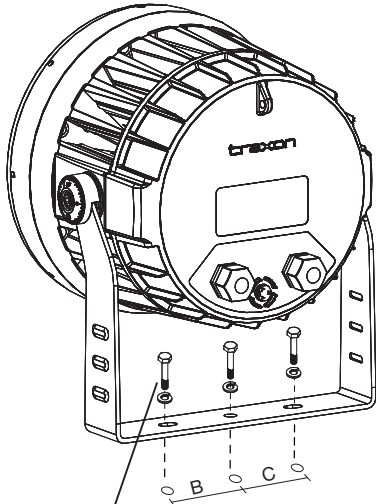

For fc divide by 10.7

IES and LDT files are available for download from the Traxon website.

www.traxon-ecue.com

TRAXON

Allegro Washer AC RGBW

Dimensions

	50W	100W	150W/200W
Ø	235mm/9.3"	310mm/12.2"	392mm/15.4"
W	270mm/10.6"	340mm/13.4"	420mm/16.5"
H	317mm/12.5"	395mm/15.6"	476mm/18.7"
D	203mm/8.0"	252mm/9.9"	264mm/10.4"

www.traxon-ecue.com

TRAXON

Allegro Washer AC RGBW

Mounting

50W&100W

150W&200W

12mm screw (X3, for 50W&100W) (not included)

12mm screw (X5, for 150W/200W) (not included)

Dimension	A	B	C	D
50W		75mm/2.95"	75mm/2.95"	
100W		75mm/2.95"	75mm/2.95"	
150W	75mm/2.95"	75mm/2.95"	75mm/2.95"	75mm/2.95"
200W	75mm/2.95"	75mm/2.95"	75mm/2.95"	75mm/2.95"

⚠ Only turn enough to unlock
Do not unscrew the hex screw from fixture