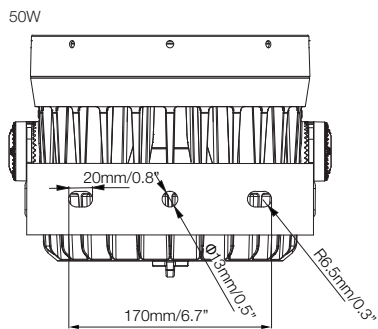

For fc divide by 10.7

IES and LDT files are available for download from the Traxon website.

www.traxon-ecue.com

TRAXON

Allegro Washer AC RGBW

Dimensions

	50W	100W	150W/200W
Ø	235mm/9.3"	310mm/12.2"	392mm/15.4"
W	270mm/10.6"	340mm/13.4"	420mm/16.5"
H	317mm/12.5"	395mm/15.6"	476mm/18.7"
D	203mm/8.0"	252mm/9.9"	264mm/10.4"

Dimension	A	B	C	D
50W		75mm/2.95"	75mm/2.95"	
100W		75mm/2.95"	75mm/2.95"	
150W	75mm/2.95"	75mm/2.95"	75mm/2.95"	75mm/2.95"
200W	75mm/2.95"	75mm/2.95"	75mm/2.95"	75mm/2.95"

⚠ Only turn enough to unlock
Do not unscrew the hex screw from fixture