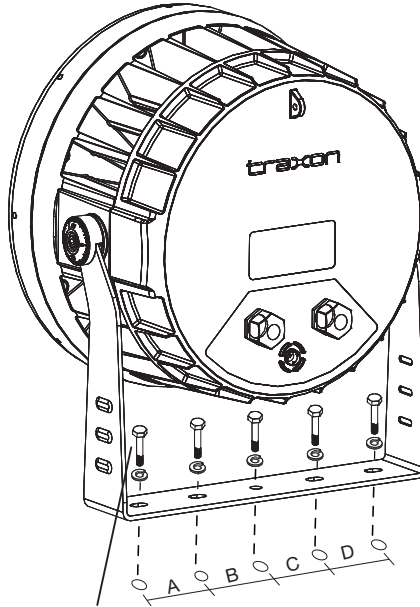

For fc divide by 10.7

IES and LDT files are available for download from the Traxon website.

www.traxon-ecue.com

TRAXON

Allegro Washer AC RGBW

Dimensions

	50W	100W	150W/200W
Ø	235mm/9.3"	310mm/12.2"	392mm/15.4"
W	270mm/10.6"	340mm/13.4"	420mm/16.5"
H	317mm/12.5"	395mm/15.6"	476mm/18.7"
D	203mm/8.0"	252mm/9.9"	264mm/10.4"

www.traxon-ecue.com

TRAXON

Allegro Washer AC RGBW

Mounting

50W&100W

150W&200W

12mm screw (X3, for 50W&100W) (not included)

12mm screw (X5, for 150W/200W) (not included)

Dimension	A	B	C	D
50W		75mm/2.95"	75mm/2.95"	
100W		75mm/2.95"	75mm/2.95"	
150W	75mm/2.95"	75mm/2.95"	75mm/2.95"	75mm/2.95"
200W	75mm/2.95"	75mm/2.95"	75mm/2.95"	75mm/2.95"

⚠ Only turn enough to unlock
Do not unscrew the hex screw from fixture