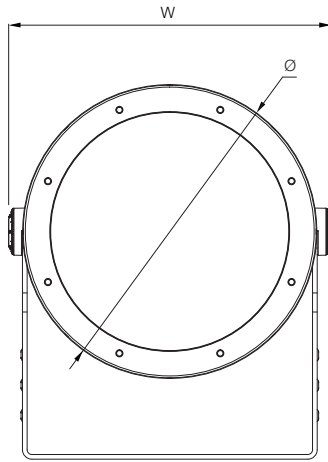

For fc divide by 10.7

IES and LDT files are available for download from the Traxon website.

www.traxon-ecue.com

TRAXON

Allegro Washer AC RGBW

Dimensions

	50W	100W	150W/200W
Ø	235mm/9.3"	310mm/12.2"	392mm/15.4"
W	270mm/10.6"	340mm/13.4"	420mm/16.5"
H	317mm/12.5"	395mm/15.6"	476mm/18.7"
D	203mm/8.0"	252mm/9.9"	264mm/10.4"

Dimension	A	B	C	D
50W		75mm/2.95"	75mm/2.95"	
100W		75mm/2.95"	75mm/2.95"	
150W	75mm/2.95"	75mm/2.95"	75mm/2.95"	75mm/2.95"
200W	75mm/2.95"	75mm/2.95"	75mm/2.95"	75mm/2.95"

⚠ Only turn enough to unlock
Do not unscrew the hex screw from fixture