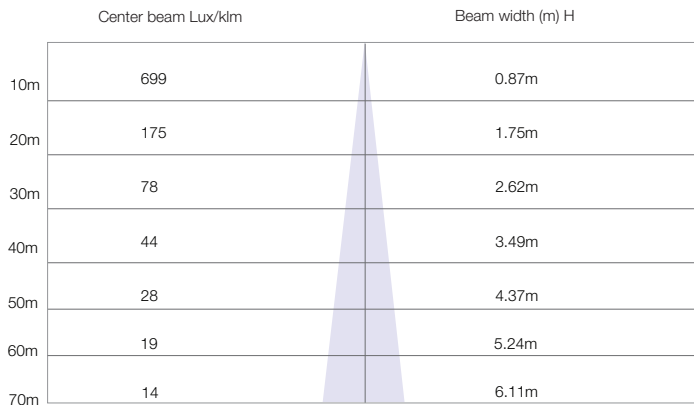

Illuminance at a Distance

For fc divide by 10.7

For feet multiply by 3.28

IES and LDT files are available for download from the Traxon website.

www.traxon-ecue.com