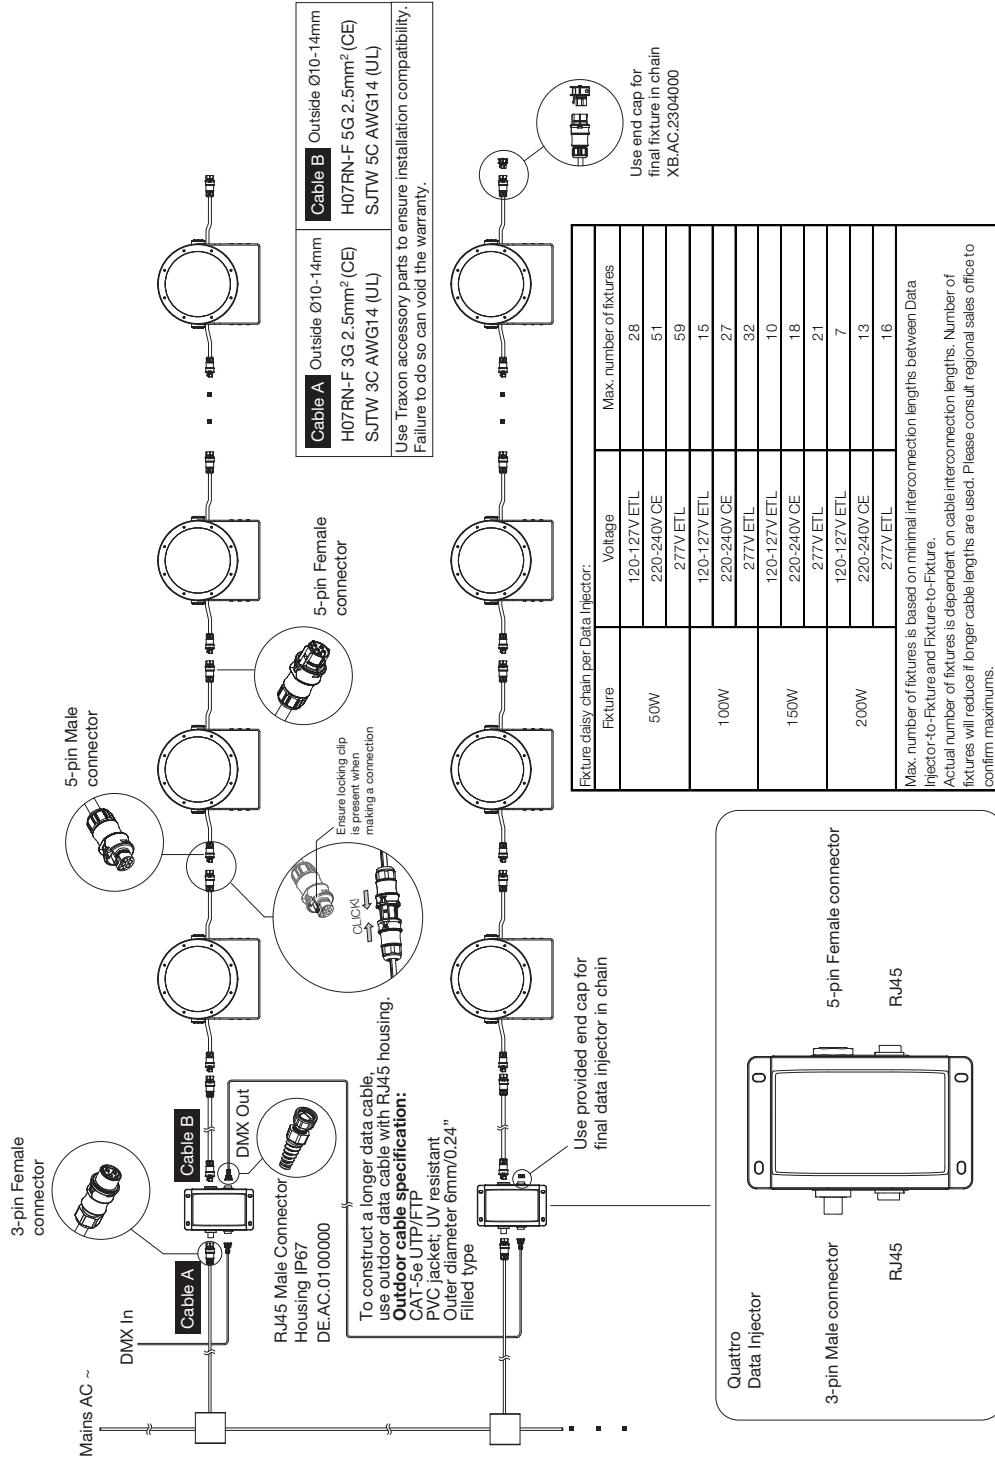

www.traxon-ecue.com

TRAXON

Allegro Washer AC RGBW

Mounting

50W&100W

150W&200W

12mm screw (X3, for 50W&100W) (not included)

12mm screw (X5, for 150W/200W) (not included)

Dimension	A	B	C	D
50W		75mm/2.95"	75mm/2.95"	
100W		75mm/2.95"	75mm/2.95"	
150W	75mm/2.95"	75mm/2.95"	75mm/2.95"	75mm/2.95"
200W	75mm/2.95"	75mm/2.95"	75mm/2.95"	75mm/2.95"

⚠ Only turn enough to unlock
Do not unscrew the hex screw from fixture

⚠ 1. Tilt the head slightly to mount the bracket.
Only turn enough to unlock.
2. Do not unscrew the hex screw from fixture.

TRAXON

Allegro Washer AC RGBW

System Diagram

Allegro Washer AC RGBW

Ordering

Luminaire CE Models