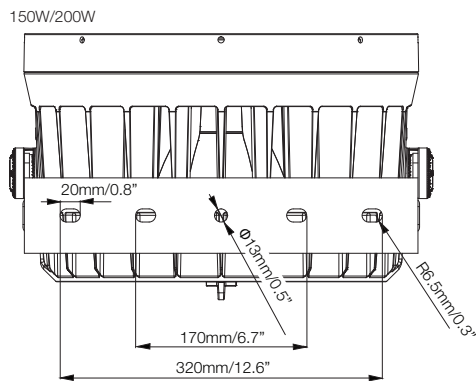

IES and LDT files are available for download from the Traxon website.

TRAXON

Allegro Washer AC SW

Dimensions

	50W	100W	150W/200W
Ø	235mm/9.3"	310mm/12.2"	392mm/15.4"
W	270mm/10.6"	340mm/13.4"	420mm/16.5"
H	317mm/12.5"	395mm/15.6"	476mm/18.7"
D	203mm/8.0"	252mm/9.9"	264mm/10.4"

TRAXON

Allegro Washer AC SW

Mounting

50W&100W

12mm screw (X3, for 50W&100W) (not included)

150W&200W

12mm screw (X5, for 150W/200W)(not included)

Dimension	A	B	C	D
50W		75mm/2.95"	75mm/2.95"	
100W		75mm/2.95"	75mm/2.95"	
150W	75mm/2.95"	75mm/2.95"	75mm/2.95"	75mm/2.95"
200W	75mm/2.95"	75mm/2.95"	75mm/2.95"	75mm/2.95"