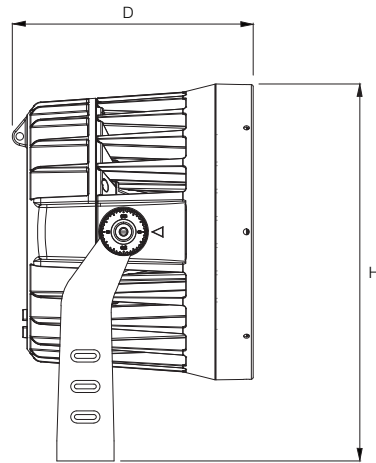

Illuminance at a Distance

	Center beam Lux/klm	Beam width (m) H
2m	192	3.04m
4m	48	6.07m
6m	21	9.11m
8m	12	12.14m
10m	8	15.18m
12m	5	18.22m

● Horiz. Spread: 74.4°
For feet multiply by 3.28

For fc divide by 10.7

IES and LDT files are available for download from the Traxon website.

TRAXON

Allegro Washer AC SW

Dimensions

	50W	100W	150W/200W
Ø	235mm/9.3"	310mm/12.2"	392mm/15.4"
W	270mm/10.6"	340mm/13.4"	420mm/16.5"
H	317mm/12.5"	395mm/15.6"	476mm/18.7"
D	203mm/8.0"	252mm/9.9"	264mm/10.4"