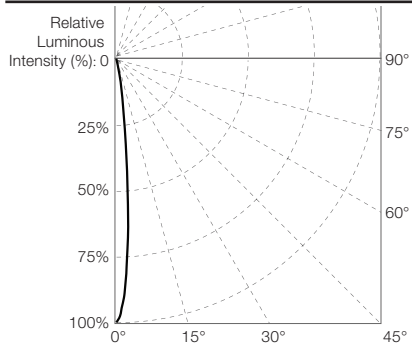

TRAXON

Allegro Washer AC SW

Photometrics

Source Specifications

Optics 10°

Candela Distribution

Light Output

Color	Luminous Flux (lm)	Candela Distribution at 100%	Efficacy (lm/W)
50W			
2700K	2628	63330	63
3000K	2832	68251	68
4000K	3282	79089	79
5700K	3282	79089	79
100W			
2700K	5256	126660	63
3000K	5664	136501	68
4000K	6563	158178	79
5700K	6563	158178	79
150W			
2700K	7883	189990	63
3000K	8496	204752	68
4000K	9845	237267	79
5700K	9845	237267	79
200W			
2700K	10511	253319	63
3000K	11328	273003	68
4000K	13127	316356	79
5700K	13127	316356	79

Illuminance at a Distance

	Center beam Lux/klm	Beam width (m) H
10m	249	1.71m
20m	62	3.43m
30m	28	5.14m
40m	16	6.86m
50m	10	8.57m
60m	7	10.29m

● Horiz. Spread: 10.0°
For feet multiply by 3.28

For fc divide by 10.7