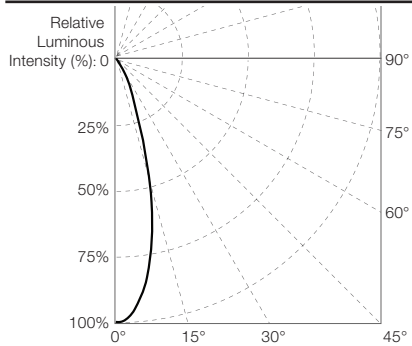

TRAXON

Allegro Washer AC SW

Photometrics

Source Specifications

Optics 30°

Candela Distribution

Light Output

Color	Luminous Flux (lm)	Candela Distribution at 100%	Efficacy (lm/W)
50W			
2700K	2628	8672	63
3000K	2832	9346	68
4000K	3282	10830	79
5700K	3282	10830	79
100W			
2700K	5256	17343	63
3000K	5664	18691	68
4000K	6563	21659	79
5700K	6563	21659	79
150W			
2700K	7883	26015	63
3000K	8496	28037	68
4000K	9845	32489	79
5700K	9845	32489	79
200W			
2700K	10511	34687	63
3000K	11328	37382	68
4000K	13127	43318	79
5700K	13127	43318	79

Illuminance at a Distance

	Center beam Lux/klm	Beam width (m) H
9m	40	4.72m
18m	10	9.44m
27m	4	14.17m
36m	3	18.89m
45m	2	23.61m

● Horiz. Spread: 29.4°
For feet multiply by 3.28

For fc divide by 10.7

IES and LDT files are available for download from the Traxon website.