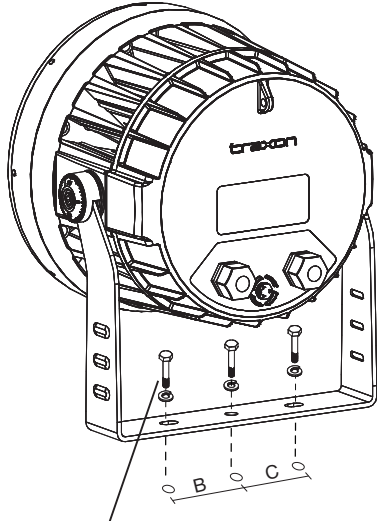

IES and LDT files are available for download from the Traxon website.

TRAXON

Allegro Washer AC SW

Dimensions

	50W	100W	150W/200W
Ø	235mm/9.3"	310mm/12.2"	392mm/15.4"
W	270mm/10.6"	340mm/13.4"	420mm/16.5"
H	317mm/12.5"	395mm/15.6"	476mm/18.7"
D	203mm/8.0"	252mm/9.9"	264mm/10.4"

TRAXON

Allegro Washer AC SW

Mounting

50W&100W

12mm screw (X3, for 50W&100W) (not included)

150W&200W

12mm screw (X5, for 150W/200W)(not included)

Dimension	A	B	C	D
50W		75mm/2.95"	75mm/2.95"	
100W		75mm/2.95"	75mm/2.95"	
150W	75mm/2.95"	75mm/2.95"	75mm/2.95"	75mm/2.95"
200W	75mm/2.95"	75mm/2.95"	75mm/2.95"	75mm/2.95"

⚠ Only turn enough to unlock
Do not unscrew the hex screw from fixture

⚠ 1. Tilt the head slightly to mount the bracket.
Only turn enough to unlock.
2. Do not unscrew the hex screw from fixture.

TRAXON

Allegro Washer AC SW