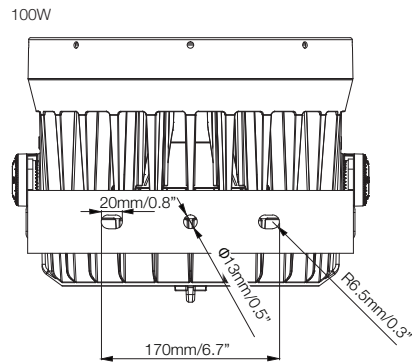

Illuminance at a Distance

	Center beam Lux/klm	Beam width (m) H
2m	192	3.04m
4m	48	6.07m
6m	21	9.11m
8m	12	12.14m
10m	8	15.18m
12m	5	18.22m

● Horiz. Spread: 74.4°
For feet multiply by 3.28

For fc divide by 10.7

IES and LDT files are available for download from the Traxon website.

TRAXON

Allegro Washer AC SW

Dimensions

	50W	100W	150W/200W
Ø	235mm/9.3"	310mm/12.2"	392mm/15.4"
W	270mm/10.6"	340mm/13.4"	420mm/16.5"
H	317mm/12.5"	395mm/15.6"	476mm/18.7"
D	203mm/8.0"	252mm/9.9"	264mm/10.4"

TRAXON

Allegro Washer AC SW

Mounting

50W&100W

12mm screw (X3, for 50W&100W) (not included)

150W&200W

12mm screw (X5, for 150W/200W)(not included)

Dimension	A	B	C	D
50W		75mm/2.95"	75mm/2.95"	
100W		75mm/2.95"	75mm/2.95"	
150W	75mm/2.95"	75mm/2.95"	75mm/2.95"	75mm/2.95"
200W	75mm/2.95"	75mm/2.95"	75mm/2.95"	75mm/2.95"