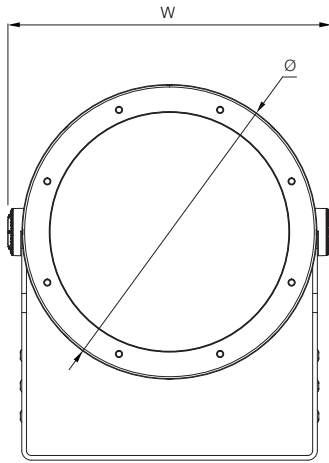

Illuminance at a Distance

	Center beam Lux/klm	Beam width (m) H
2m	192	3.04m
4m	48	6.07m
6m	21	9.11m
8m	12	12.14m
10m	8	15.18m
12m	5	18.22m

● Horiz. Spread: 74.4°
For feet multiply by 3.28

For fc divide by 10.7

IES and LDT files are available for download from the Traxon website.

TRAXON

Allegro Washer AC SW

Dimensions

	50W	100W	150W/200W
Ø	235mm/9.3"	310mm/12.2"	392mm/15.4"
W	270mm/10.6"	340mm/13.4"	420mm/16.5"
H	317mm/12.5"	395mm/15.6"	476mm/18.7"
D	203mm/8.0"	252mm/9.9"	264mm/10.4"