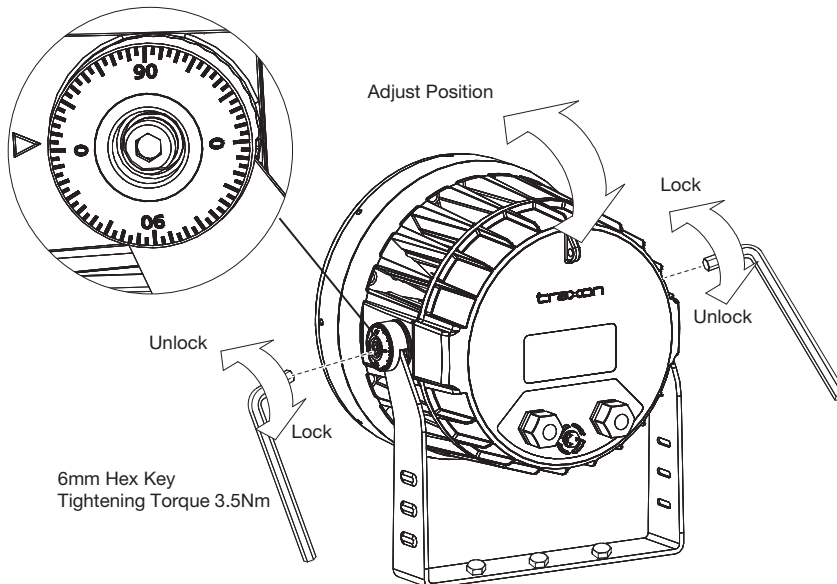

TRAXON

Allegro Washer AC SW

Mounting

50W&100W

12mm screw (X3, for 50W&100W) (not included)

150W&200W

12mm screw (X5, for 150W/200W)(not included)

Dimension	A	B	C	D
50W		75mm/2.95"	75mm/2.95"	
100W		75mm/2.95"	75mm/2.95"	
150W	75mm/2.95"	75mm/2.95"	75mm/2.95"	75mm/2.95"
200W	75mm/2.95"	75mm/2.95"	75mm/2.95"	75mm/2.95"

⚠ Only turn enough to unlock
Do not unscrew the hex screw from fixture

⚠ 1. Tilt the head slightly to mount the bracket.
Only turn enough to unlock.
2. Do not unscrew the hex screw from fixture.

TRAXON

Allegro Washer AC SW