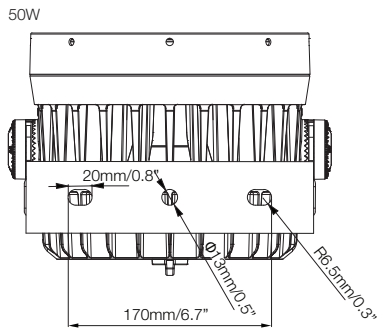

IES and LDT files are available for download from the Traxon website.

TRAXON

Allegro Washer AC SW

Dimensions

	50W	100W	150W/200W
Ø	235mm/9.3"	310mm/12.2"	392mm/15.4"
W	270mm/10.6"	340mm/13.4"	420mm/16.5"
H	317mm/12.5"	395mm/15.6"	476mm/18.7"
D	203mm/8.0"	252mm/9.9"	264mm/10.4"

TRAXON

Allegro Washer AC SW

Mounting

50W&100W

12mm screw (X3, for 50W&100W) (not included)

150W&200W

12mm screw (X5, for 150W/200W)(not included)

Dimension	A	B	C	D
50W		75mm/2.95"	75mm/2.95"	
100W		75mm/2.95"	75mm/2.95"	
150W	75mm/2.95"	75mm/2.95"	75mm/2.95"	75mm/2.95"
200W	75mm/2.95"	75mm/2.95"	75mm/2.95"	75mm/2.95"