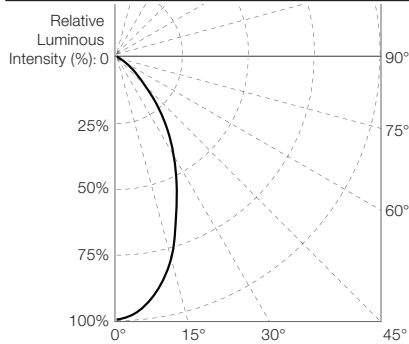

Illuminance at a Distance

	Center beam Lux/klm	Beam width (m) H
9m	40	4.72m
18m	10	9.44m
27m	4	14.17m
36m	3	18.89m
45m	2	23.61m

● Horiz. Spread: 29.4°
For feet multiply by 3.28

For fc divide by 10.7

IES and LDT files are available for download from the Traxon website.

TRAXON

Allegro Washer AC SW

Photometrics

Source Specifications

Optics 55°

Candela Distribution

Light Output

Color	Luminous Flux (lm)	Candela Distribution at 100%	Efficacy (lm/W)
50W			
2700K	2628	2864	63
3000K	2832	3087	68
4000K	3282	3577	79
5700K	3282	3577	79
100W			
2700K	5256	5729	63
3000K	5664	6174	68
4000K	6563	7154	79
5700K	6563	7154	79
150W			
2700K	7883	8593	63
3000K	8496	9261	68
4000K	9845	10731	79
5700K	9845	10731	79
200W			
2700K	10511	11457	63
3000K	11328	12347	68
4000K	13127	14308	79
5700K	13127	14308	79

Illuminance at a Distance

	Center beam Lux/klm	Beam width (m) H
4m	68	3.97m
8m	17	7.94m
12m	8	11.91m
16m	4	15.88m
20m	3	19.86m
24m	2	23.83m

● Horiz.Spread: 52.8°
For feet multiply by 3.28

For fc divide by 10.7