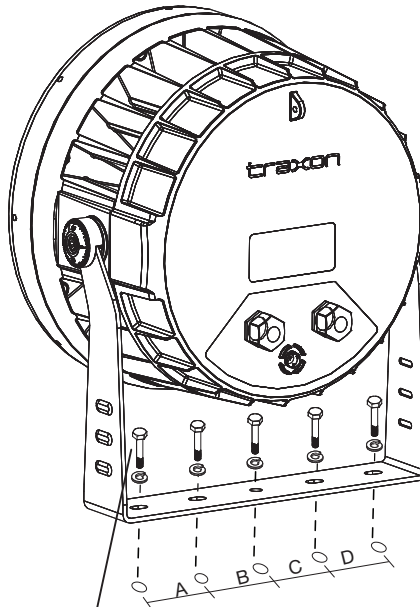

TRAXON

Allegro Washer AC SW

Mounting

50W&100W

12mm screw (X3, for 50W&100W) (not included)

150W&200W

12mm screw (X5, for 150W/200W)(not included)

Dimension	A	B	C	D
50W		75mm/2.95"	75mm/2.95"	
100W		75mm/2.95"	75mm/2.95"	
150W	75mm/2.95"	75mm/2.95"	75mm/2.95"	75mm/2.95"
200W	75mm/2.95"	75mm/2.95"	75mm/2.95"	75mm/2.95"

⚠ Only turn enough to unlock
Do not unscrew the hex screw from fixture

⚠ 1. Tilt the head slightly to mount the bracket.
Only turn enough to unlock.
2. Do not unscrew the hex screw from fixture.

TRAXON

Allegro Washer AC SW