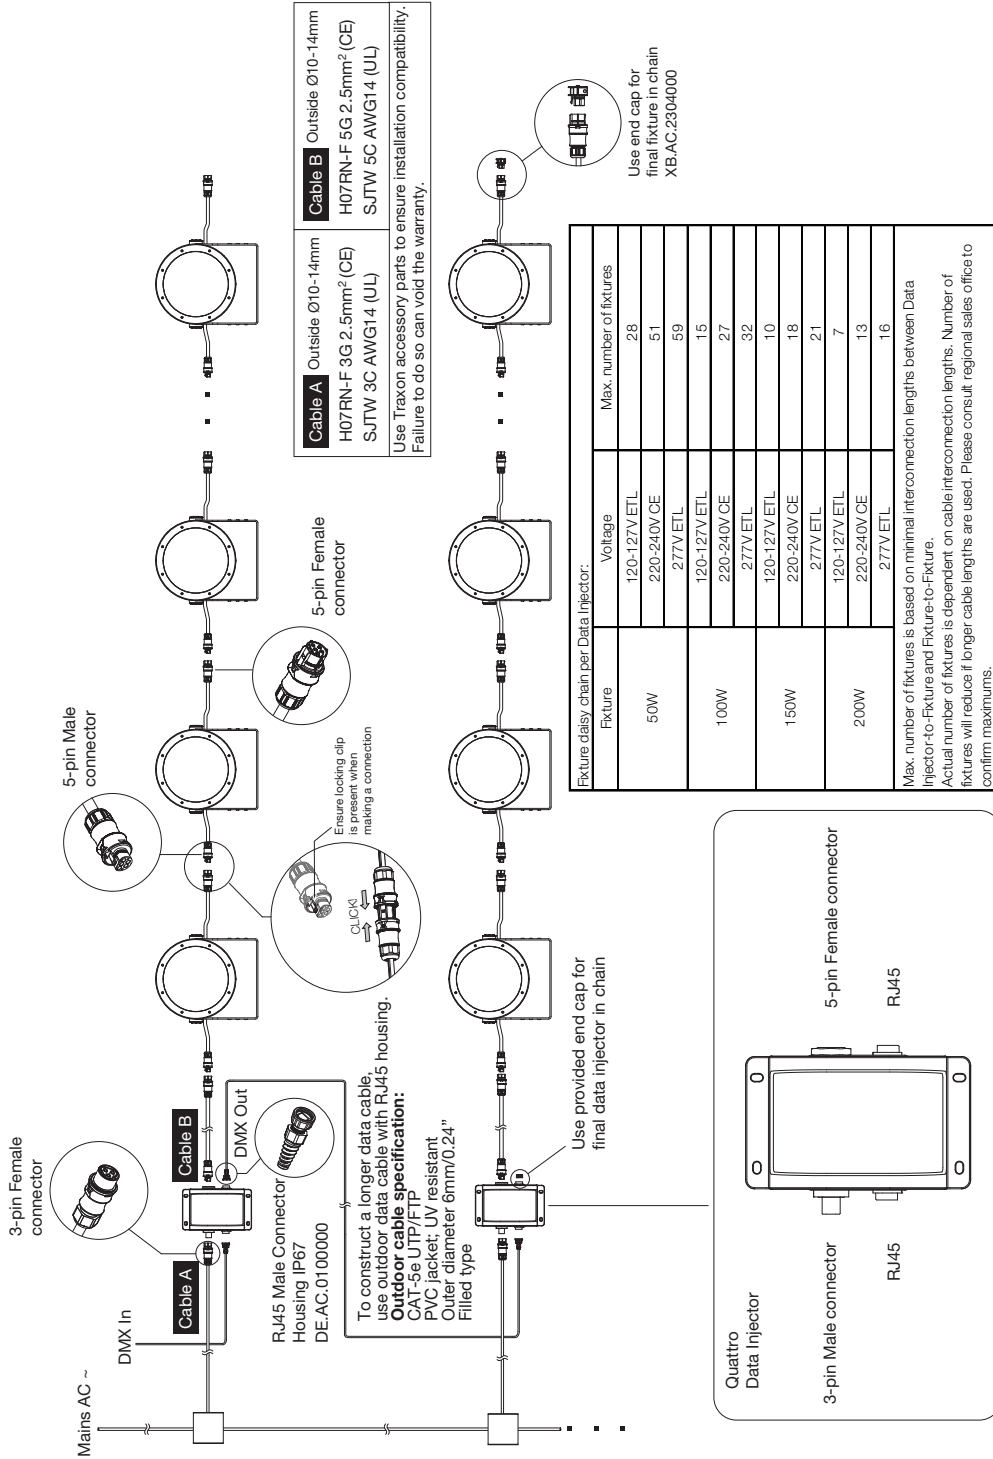

TRAXON

Allegro Washer AC SW

System Diagram