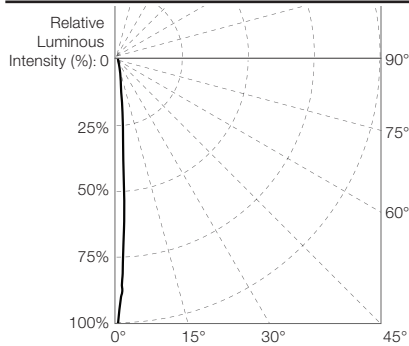

Product Specifications

	50W	100W	150W	200W
Light Source	High power LEDs			
Color Range	2700K, 3000K, 4000K, 5700K			
Beam Angle	Native 5° with field-installable spread lens 10°, 30°, 55°, 80°			
Luminous Flux	3171-3687 lm	6342-7375 lm	9513-11062 lm	12684-14749 lm
Efficacy	76-89 lm/W typ.			
Lumen Maintenance	L70 @25°C - 80,000hrs			
Cover Lens	Tempered glass cover			
Housing	Aluminium, powder coating			
Adjustment Options	135° vertical tilt; ±180° horizontal			
Dimensions (Ø x H x D)	Ø235 x 317 x 203mm 9.3" x 13.5" x 8.0"	Ø310 x 395 x 252mm 12.2" x 15.6" x 9.9"	Ø392 x 476 x 264mm 15.4" x 18.7" x 10.4"	
Weight	7.8kg/17.2lb	13.9kg/30.6lb	17.8kg/39.2lb	18kg/39.7lb
Regulatory Listing & Safety Approval	CE, cETLus, IEC 60598-2-3, 3G ANSI C136.31 IK10	IK10	IK09	IK09
Operating Temperature	-30°C to +50°C / -22°F to +122°F (-20°C / -4°F starting)			
Storage Temperature	-40°C to +70°C / -40°F to +158°F			
Environment	Outdoor (IP66), suitable for coastal environments			
Humidity	85%, non-condensing			

TRAXON

Allegro Washer AC SW

Photometrics

Source Specifications

Optics 5°

Candela Distribution

Light Output

Color	Luminous Flux (lm)	Candela Distribution at 100%	Efficacy (lm/W)
50W			
2700K	2953	193601	71
3000K	3182	208644	77
4000K	3687	241777	89
5700K	3687	241777	89
100W			
2700K	5905	387201	71
3000K	6364	417288	77
4000K	7375	483553	89
5700K	7375	483553	89
150W			
2700K	8858	580802	71
3000K	9546	625932	77
4000K	11062	725330	89
5700K	11062	725330	89
200W			
2700K	11810	774403	71
3000K	12728	834576	77
4000K	14749	967106	89
5700K	14749	967106	89

Illuminance at a Distance

	Center beam Lux/klm	Beam width (m) H
10m	741	0.80m
20m	185	1.61m
30m	82	2.41m
40m	46	3.21m
50m	30	4.02m
60m	21	4.82m
70m	15	5.62m

● Horiz. Spread: 5.0°

For fc divide by 10.7

For feet multiply by 3.28