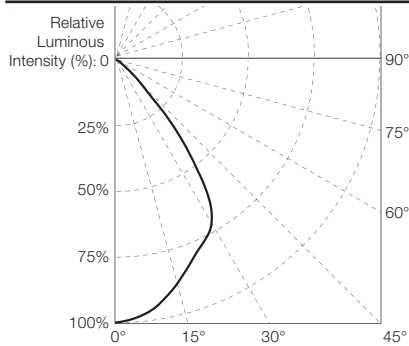

TRAXON

Allegro Washer AC SW

Photometrics

Source Specifications

Optics 80°

Candela Distribution

Light Output

Color	Luminous Flux (lm)	Candela Distribution at 100%	Efficacy (lm/W)
50W			
2700K	2539	1930	61
3000K	2737	2080	66
4000K	3171	2410	76
5700K	3171	2410	76
100W			
2700K	5078	3860	61
3000K	5473	4160	66
4000K	6342	4820	76
5700K	6342	4820	76
150W			
2700K	7618	5789	61
3000K	8210	6239	66
4000K	9513	7230	76
5700K	9513	7230	76
200W			
2700K	10157	7719	61
3000K	10946	8139	66
4000K	12684	9640	76
5700K	12684	9640	76

Illuminance at a Distance

	Center beam Lux/klm	Beam width (m) H
2m	192	3.04m
4m	48	6.07m
6m	21	9.11m
8m	12	12.14m
10m	8	15.18m
12m	5	18.22m

● Horiz. Spread: 74.4°
For feet multiply by 3.28

For fc divide by 10.7

IES and LDT files are available for download from the Traxon website.