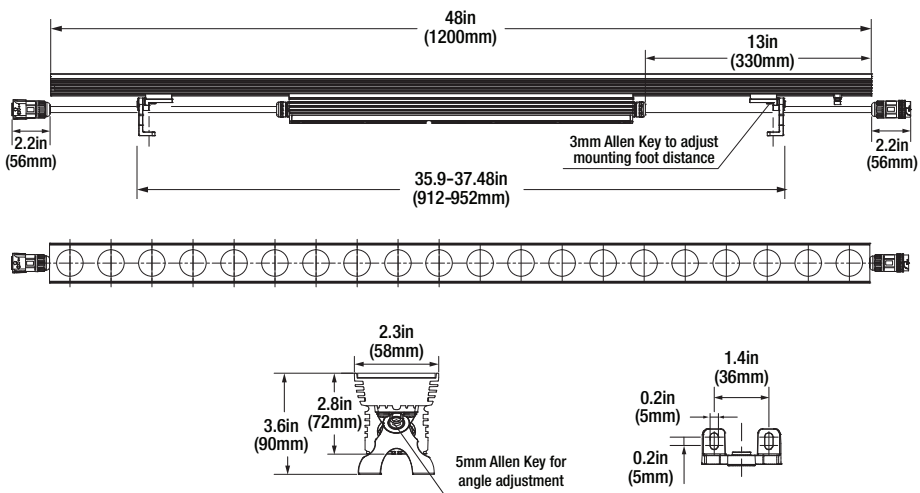

TRAXON

ProPoint® Linear HO Static White + Color

Dimensions

ProPoint Linear 1'

ProPoint Linear 4'

TRAXON

ProPoint® Linear HO Static White + Color

System Diagram