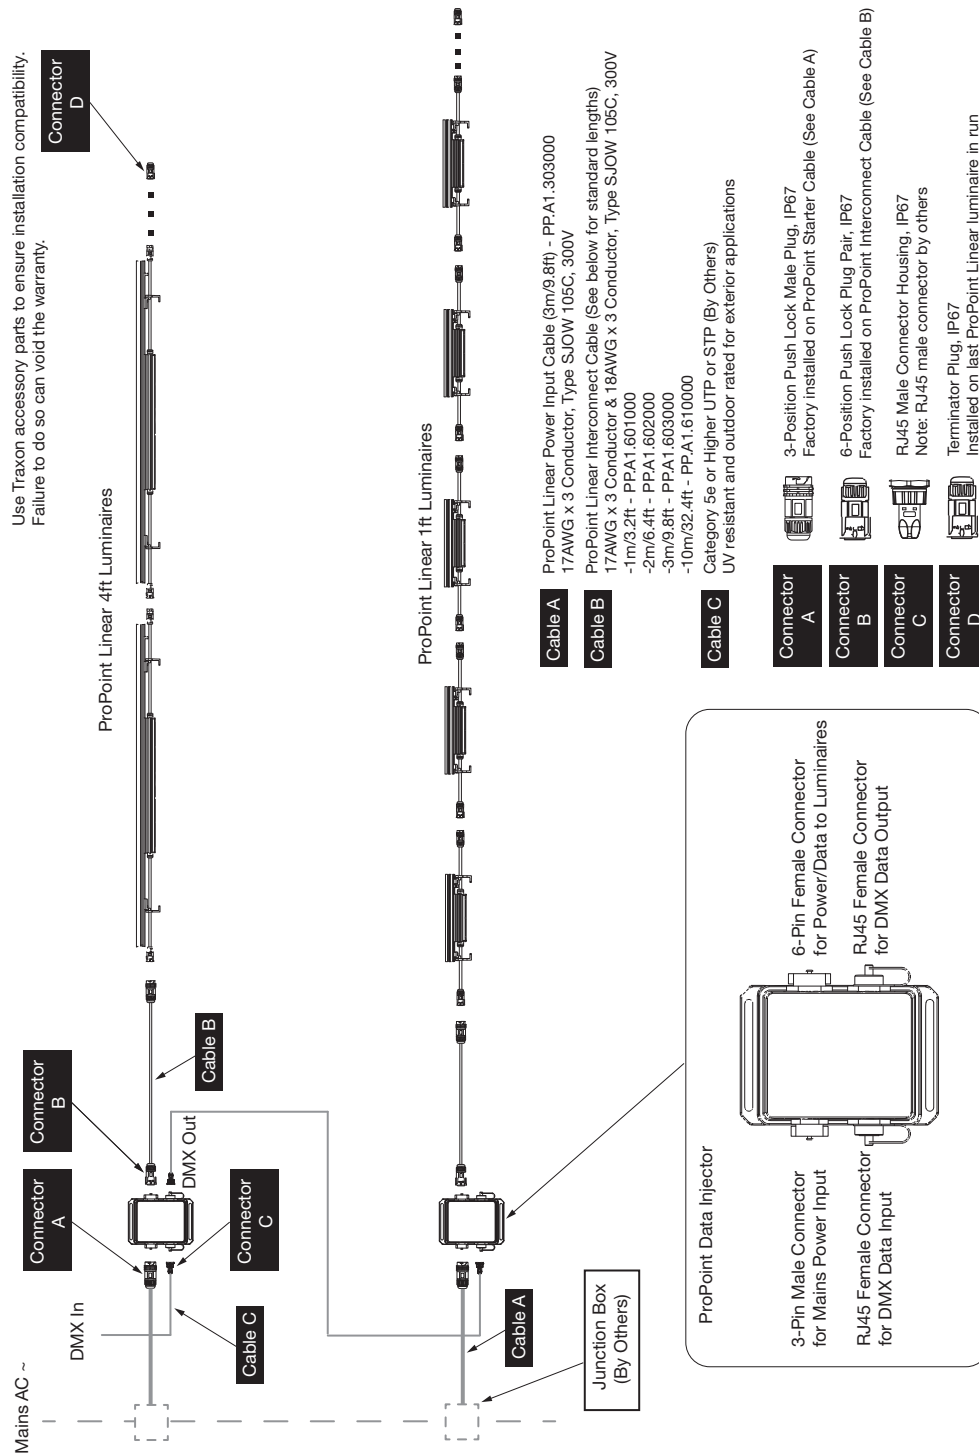

TRAXON

ProPoint® Linear HO Static White + Color

Dimensions

ProPoint Linear 1'

ProPoint Linear 4'

TRAXON

ProPoint® Linear HO Static White + Color

System Diagram

TRAXON

ProPoint® Linear HO Static White + Color

Ordering

Fixtures Model Number

PP	XX	9	1	X	4	X	X
ProPoint	Linear HO	Control	Color	CCT	Approbation	Optic	Finish
	L1 - 4' 48W	9: DMX	1: Static White	3: 3000K	4: cETLus	2: 15°	1: Gray
	L4 - 1' 12W			4: 4000K		3: 25°	2: Black
						4: 35°	3: White
						5: 50° x 30°	
						6: 105° x 105°	

Desired Model Number:

PP	XX	9	1	4
----	----	---	---	---

Fixtures

Model No.	Description	Item Code
PPL4.913421	ProPoint Linear HO (12W) 1' 3000K 15°	
PPL4.913431	ProPoint Linear HO (12W) 1' 3000K 25°	
PPL4.913441	ProPoint Linear HO (12W) 1' 3000K 35°	
PPL4.913451	ProPoint Linear HO (12W) 1' 3000K 50°x30°	
PPL1.913421	ProPoint Linear HO (48W) 4' 3000K 15°	
PPL1.913431	ProPoint Linear HO (48W) 4' 3000K 25°	
PPL1.913441	ProPoint Linear HO (48W) 4' 3000K 35°	
PPL1.913451	ProPoint Linear HO (48W) 4' 3000K 50°x30°	
PPL4.914421	ProPoint Linear HO (12W) 1' 4000K 15°	
PPL4.914431	ProPoint Linear HO (12W) 1' 4000K 25°	
PPL4.914441	ProPoint Linear HO (12W) 1' 4000K 35°	
PPL4.914451	ProPoint Linear HO (12W) 1' 4000K 50°x30°	
PPL1.914421	ProPoint Linear HO (48W) 4' 4000K 15°	AM370780055
PPL1.914431	ProPoint Linear HO (48W) 4' 4000K 25°	
PPL1.914441	ProPoint Linear HO (48W) 4' 4000K 35°	
PPL1.914451	ProPoint Linear HO (48W) 4' 4000K 50°x30°	
PPL4.913422	ProPoint Linear HO (12W) 1' 3000K 15° BL	
PPL4.913432	ProPoint Linear HO (12W) 1' 3000K 25° BL	
PPL4.913442	ProPoint Linear HO (12W) 1' 3000K 35° BL	
PPL4.913452	ProPoint Linear HO (12W) 1' 3000K 50°x30° BL	
PPL1.913422	ProPoint Linear HO (48W) 4' 3000K 15° BL	
PPL1.913432	ProPoint Linear HO (48W) 4' 3000K 25° BL	
PPL1.913442	ProPoint Linear HO (48W) 4' 3000K 35° BL	
PPL1.913452	ProPoint Linear HO (48W) 4' 3000K 50°x30° BL	