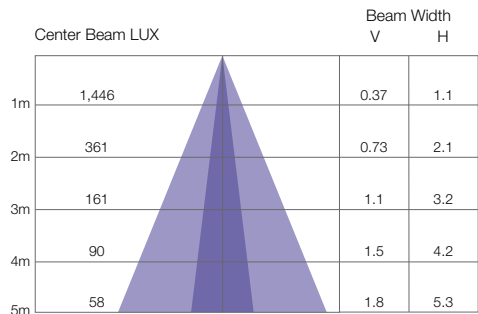

Candela Distribution

Light Output

Color	Luminous Flux (lm)	Candela Distribution at 100%	Efficacy (lm/W)
ProPoint Linear HO Static White + Color 35° 1'			
3000K	932.95	1,563.13	72.89
4000K	1,104.5	1,784.93	85.62
ProPoint Linear HO Static White + Color 35° 4'			
3000K	3,749.3	5,936.84	74.39
4000K	4,492.9	7,103.87	91.32

TRAXON

ProPoint® Linear HO Static White + Color

Photometrics

Source Specifications

LED Source	5 LED / 20 LED
Beam Angle	50° x 30°
Cover Lens	Tempered Glass

Candela Distribution

Light Output

Color	Luminous Flux (lm)	Candela Distribution at 100%	Efficacy (lm/W)
ProPoint Linear HO Static White + Color 50° x 30° 1'			
3000K	880.93	2,481.98	68.82
4000K	1,057.2	3,069.84	81.32
ProPoint Linear HO Static White + Color 50° x 30° 4'			
3000K	3,527.7	9,752.05	70.13
4000K	4,243	11,956.99	86.95

Illuminance at a Distance

ProPoint Linear HO Static White 50° x 30° 1'

- Vert Spread: 20.8°
- Horiz Spread: 55.4°

For feet multiply by 3.28

For fc divide by 10.7

ProPoint Linear HO Static White 50° x 30° 4'