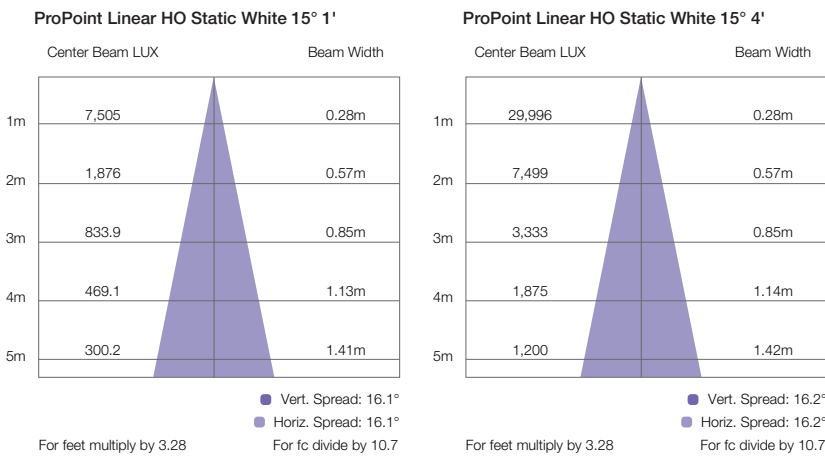

TRAXON

ProPoint® Linear HO Static White + Color

Photometrics

Source Specifications

LED Source	5 LED / 20 LED
Beam Angle	15°
Cover Lens	Tempered Glass

Candela Distribution

Light Output

Color	Luminous Flux (lm)	Candela Distribution at 100%	Efficacy (lm/W)
ProPoint Linear HO Static White + Color 15° 1'			
3000K	970.88	7,507.30	76.45
4000K	1,157.8	8,834.26	89.75
ProPoint Linear HO Static White + Color 15° 4'			
3000K	3,982.1	30,119.35	79.17
4000K	4,740.1	34,421.43	96.54

Illuminance at a Distance

Diagrams based on HO 3000K 15° measurements

TRAXON

ProPoint® Linear HO Static White + Color

Photometrics

Source Specifications

LED Source	5 LED / 20 LED
Beam Angle	25°
Cover Lens	Tempered Glass

Candela Distribution

Diagram based on HO 3000K 25°

Light Output

Color	Luminous Flux (lm)	Candela Distribution at 100%	Efficacy (lm/W)
ProPoint Linear HO Static White + Color 25° 1'			
3000K	881.79	2,315.07	68.36
4000K	1,047.9	2,769.94	81.23
ProPoint Linear HO Static White + Color 25° 4'			
3000K	3,532.2	9,092.28	69.94
4000K	4,233.2	10,983.19	86.39

Illuminance at a Distance

Diagrams based on HO 3000K 25° measurements

TRAXON

ProPoint® Linear HO Static White + Color

Photometrics

Source Specifications

LED Source	5 LED / 20 LED
Beam Angle	35°
Cover Lens	Tempered Glass