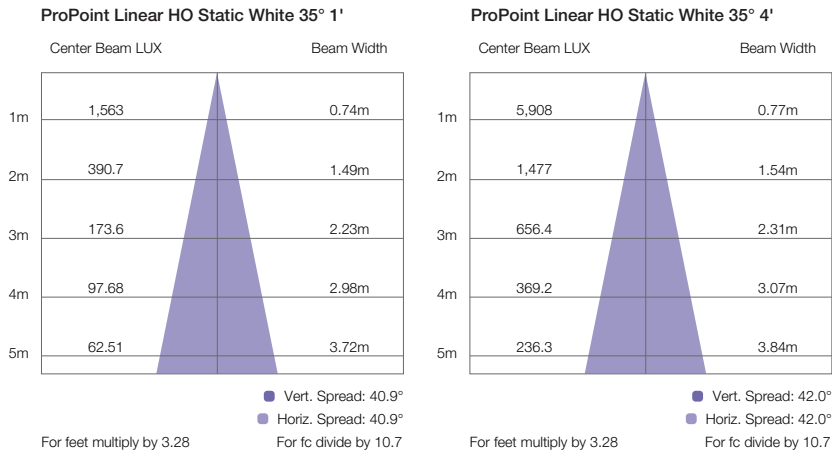

Illuminance at a Distance

Diagrams based on HO 3000K 35° measurements

www.traxon-ecue.com

©2023 TRAXON TECHNOLOGIES - AN OSRAM BUSINESS. ALL RIGHTS RESERVED. TRAXON™, TX CONNECT®, ARE TRADEMARKS OF TRAXON TECHNOLOGIES. U.S. PATENTS, E.U. PATENTS, JAPAN PATENTS, OTHER PATENTS PENDING. SPECIFICATIONS ARE SUBJECT TO CHANGE WITHOUT NOTICE.