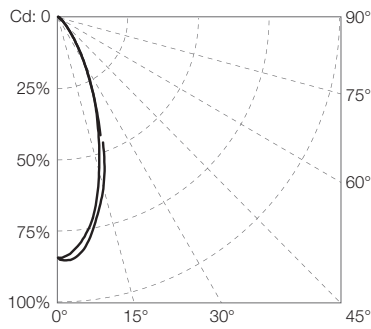

TRAXON

ProPoint® Linear HO Static White + Color

Photometrics

Source Specifications

LED Source	5 LED / 20 LED
Beam Angle	15°
Cover Lens	Tempered Glass

Candela Distribution

Light Output

Color	Luminous Flux (lm)	Candela Distribution at 100%	Efficacy (lm/W)
ProPoint Linear HO Static White + Color 15° 1'			
3000K	970.88	7,507.30	76.45
4000K	1,157.8	8,834.26	89.75
ProPoint Linear HO Static White + Color 15° 4'			
3000K	3,982.1	30,119.35	79.17
4000K	4,740.1	34,421.43	96.54

Candela Distribution

Diagram based on HO 3000K 25°

Light Output

Color	Luminous Flux (lm)	Candela Distribution at 100%	Efficacy (lm/W)
ProPoint Linear HO Static White + Color 25° 1'			
3000K	881.79	2,315.07	68.36
4000K	1,047.9	2,769.94	81.23
ProPoint Linear HO Static White + Color 25° 4'			
3000K	3,532.2	9,092.28	69.94
4000K	4,233.2	10,983.19	86.39

Illuminance at a Distance

Diagrams based on HO 3000K 25° measurements

TRAXON

ProPoint® Linear HO Static White + Color

Photometrics

Source Specifications

LED Source	5 LED / 20 LED
Beam Angle	35°
Cover Lens	Tempered Glass

Candela Distribution

Light Output

Color	Luminous Flux (lm)	Candela Distribution at 100%	Efficacy (lm/W)
ProPoint Linear HO Static White + Color 35° 1'			
3000K	932.95	1,563.13	72.89
4000K	1,104.5	1,784.93	85.62
ProPoint Linear HO Static White + Color 35° 4'			
3000K	3,749.3	5,936.84	74.39
4000K	4,492.9	7,103.87	91.32