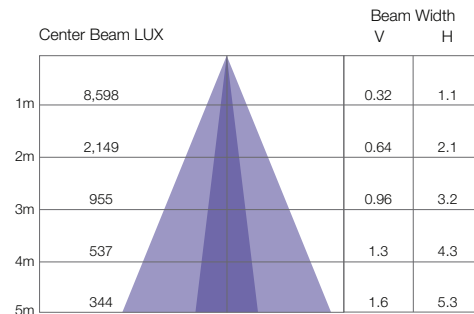

Candela Distribution

Light Output

Color	Luminous Flux (lm)	Candela Distribution at 100%	Efficacy (lm/W)
ProPoint Linear HO Static White + Color 35° 1'			
3000K	932.95	1,563.13	72.89
4000K	1,104.5	1,784.93	85.62
ProPoint Linear HO Static White + Color 35° 4'			
3000K	3,749.3	5,936.84	74.39
4000K	4,492.9	7,103.87	91.32

TRAXON

ProPoint® Linear HO Static White + Color

Photometrics

Source Specifications

LED Source	5 LED / 20 LED
Beam Angle	50° x 30°
Cover Lens	Tempered Glass

Candela Distribution

Light Output

Color	Luminous Flux (lm)	Candela Distribution at 100%	Efficacy (lm/W)
ProPoint Linear HO Static White + Color 50° x 30° 1'			
3000K	880.93	2,481.98	68.82
4000K	1,057.2	3,069.84	81.32
ProPoint Linear HO Static White + Color 50° x 30° 4'			
3000K	3,527.7	9,752.05	70.13
4000K	4,243	11,956.99	86.95

Illuminance at a Distance

ProPoint Linear HO Static White 50° x 30° 1'

- Vert Spread: 20.8°
- Horiz Spread: 55.4°

For feet multiply by 3.28

For fc divide by 10.7

ProPoint Linear HO Static White 50° x 30° 4'