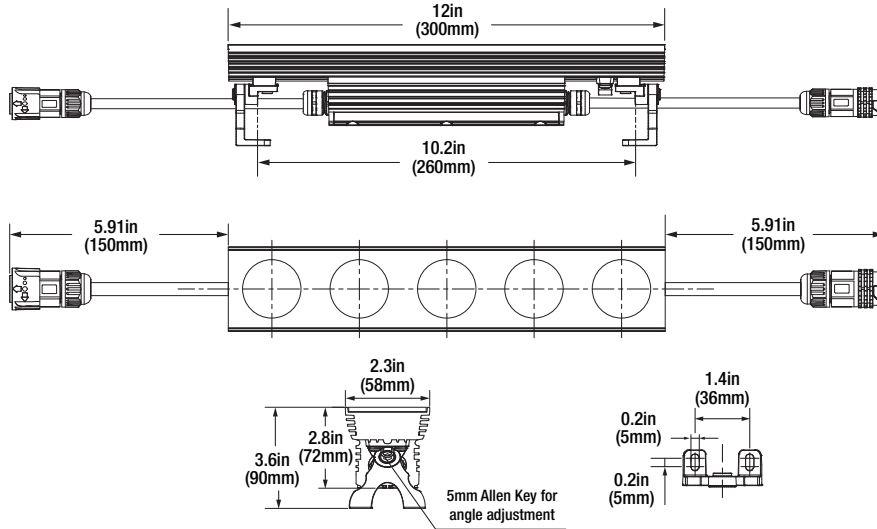

- Vert Spread: 18.2°
- Horiz Spread: 56.2°

For feet multiply by 3.28

For fc divide by 10.7

Diagrams based on HO 3000K 50° x 30° measurements

www.traxon-ecue.com

©2023 TRAXON TECHNOLOGIES - AN OSRAM BUSINESS. ALL RIGHTS RESERVED. TRAXON™, TX CONNECT®, ARE TRADEMARKS OF TRAXON TECHNOLOGIES. U.S. PATENTS, E.U. PATENTS, JAPAN PATENTS, OTHER PATENTS PENDING. SPECIFICATIONS ARE SUBJECT TO CHANGE WITHOUT NOTICE.

TRAXON

ProPoint® Linear HO Static White + Color

Dimensions

ProPoint Linear 1'

ProPoint Linear 4'

TRAXON

ProPoint® Linear HO Static White + Color

System Diagram