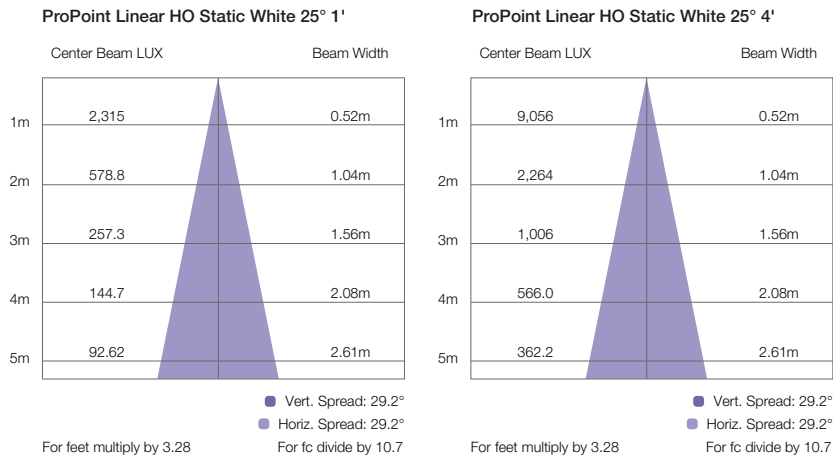

TRAXON

ProPoint® Linear HO Static White + Color

Photometrics

Source Specifications

LED Source	5 LED / 20 LED
Beam Angle	15°
Cover Lens	Tempered Glass

Candela Distribution

Light Output

Color	Luminous Flux (lm)	Candela Distribution at 100%	Efficacy (lm/W)
ProPoint Linear HO Static White + Color 15° 1'			
3000K	970.88	7,507.30	76.45
4000K	1,157.8	8,834.26	89.75
ProPoint Linear HO Static White + Color 15° 4'			
3000K	3,982.1	30,119.35	79.17
4000K	4,740.1	34,421.43	96.54

Illuminance at a Distance

Diagrams based on HO 3000K 15° measurements

TRAXON

ProPoint® Linear HO Static White + Color

Photometrics

Source Specifications

LED Source	5 LED / 20 LED
Beam Angle	25°
Cover Lens	Tempered Glass

Candela Distribution

Diagram based on HO 3000K 25°

Light Output

Color	Luminous Flux (lm)	Candela Distribution at 100%	Efficacy (lm/W)
ProPoint Linear HO Static White + Color 25° 1'			
3000K	881.79	2,315.07	68.36
4000K	1,047.9	2,769.94	81.23
ProPoint Linear HO Static White + Color 25° 4'			
3000K	3,532.2	9,092.28	69.94
4000K	4,233.2	10,983.19	86.39

Illuminance at a Distance

Diagrams based on HO 3000K 25° measurements

TRAXON

ProPoint® Linear HO Static White + Color

Photometrics

Source Specifications

LED Source	5 LED / 20 LED
Beam Angle	35°
Cover Lens	Tempered Glass