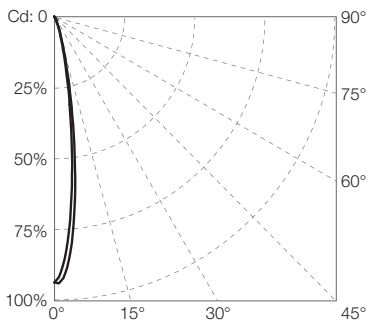

TRAXON

ProPoint® Linear HO Static White + Color

Photometrics

Source Specifications

LED Source	5 LED / 20 LED
Beam Angle	15°
Cover Lens	Tempered Glass

Candela Distribution

Light Output

Color	Luminous Flux (lm)	Candela Distribution at 100%	Efficacy (lm/W)
ProPoint Linear HO Static White + Color 15° 1'			
3000K	970.88	7,507.30	76.45
4000K	1,157.8	8,834.26	89.75
ProPoint Linear HO Static White + Color 15° 4'			
3000K	3,982.1	30,119.35	79.17
4000K	4,740.1	34,421.43	96.54

Illuminance at a Distance

Diagrams based on HO 3000K 15° measurements

TRAXON

ProPoint® Linear HO Static White + Color

Photometrics

Source Specifications

LED Source	5 LED / 20 LED
Beam Angle	25°
Cover Lens	Tempered Glass

Candela Distribution

Diagram based on HO 3000K 25°

Light Output

Color	Luminous Flux (lm)	Candela Distribution at 100%	Efficacy (lm/W)
ProPoint Linear HO Static White + Color 25° 1'			
3000K	881.79	2,315.07	68.36
4000K	1,047.9	2,769.94	81.23
ProPoint Linear HO Static White + Color 25° 4'			
3000K	3,532.2	9,092.28	69.94
4000K	4,233.2	10,983.19	86.39