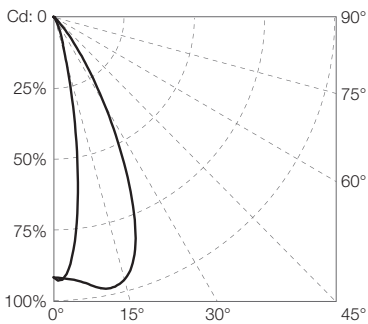

Candela Distribution

Light Output

Color	Luminous Flux (lm)	Candela Distribution at 100%	Efficacy (lm/W)
ProPoint Linear HO Static White + Color 35° 1'			
3000K	932.95	1,563.13	72.89
4000K	1,104.5	1,784.93	85.62
ProPoint Linear HO Static White + Color 35° 4'			
3000K	3,749.3	5,936.84	74.39
4000K	4,492.9	7,103.87	91.32

TRAXON

ProPoint® Linear HO Static White + Color

Photometrics

Source Specifications

LED Source	5 LED / 20 LED
Beam Angle	50° x 30°
Cover Lens	Tempered Glass

Candela Distribution

Light Output

Color	Luminous Flux (lm)	Candela Distribution at 100%	Efficacy (lm/W)
ProPoint Linear HO Static White + Color 50° x 30° 1'			
3000K	880.93	2,481.98	68.82
4000K	1,057.2	3,069.84	81.32
ProPoint Linear HO Static White + Color 50° x 30° 4'			
3000K	3,527.7	9,752.05	70.13
4000K	4,243	11,956.99	86.95

Illuminance at a Distance

ProPoint Linear HO Static White 50° x 30° 1'

- Vert Spread: 20.8°
- Horiz Spread: 55.4°

For feet multiply by 3.28

For fc divide by 10.7

ProPoint Linear HO Static White 50° x 30° 4'