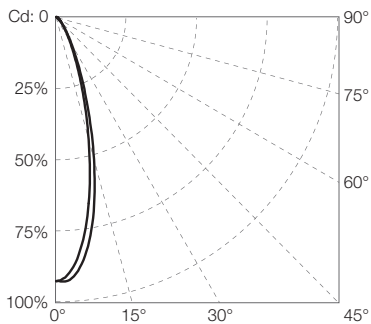

TRAXON

ProPoint® Linear HO Static White + Color

Photometrics

Source Specifications

LED Source	5 LED / 20 LED
Beam Angle	15°
Cover Lens	Tempered Glass

Candela Distribution

Light Output

Color	Luminous Flux (lm)	Candela Distribution at 100%	Efficacy (lm/W)
ProPoint Linear HO Static White + Color 15° 1'			
3000K	970.88	7,507.30	76.45
4000K	1,157.8	8,834.26	89.75
ProPoint Linear HO Static White + Color 15° 4'			
3000K	3,982.1	30,119.35	79.17
4000K	4,740.1	34,421.43	96.54

Candela Distribution

Diagram based on HO 3000K 25°

Light Output

Color	Luminous Flux (lm)	Candela Distribution at 100%	Efficacy (lm/W)
ProPoint Linear HO Static White + Color 25° 1'			
3000K	881.79	2,315.07	68.36
4000K	1,047.9	2,769.94	81.23
ProPoint Linear HO Static White + Color 25° 4'			
3000K	3,532.2	9,092.28	69.94
4000K	4,233.2	10,983.19	86.39

Illuminance at a Distance

Diagrams based on HO 3000K 25° measurements

TRAXON

ProPoint® Linear HO Static White + Color

Photometrics

Source Specifications

LED Source	5 LED / 20 LED
Beam Angle	35°
Cover Lens	Tempered Glass

Candela Distribution

Light Output

Color	Luminous Flux (lm)	Candela Distribution at 100%	Efficacy (lm/W)
ProPoint Linear HO Static White + Color 35° 1'			
3000K	932.95	1,563.13	72.89
4000K	1,104.5	1,784.93	85.62
ProPoint Linear HO Static White + Color 35° 4'			
3000K	3,749.3	5,936.84	74.39
4000K	4,492.9	7,103.87	91.32