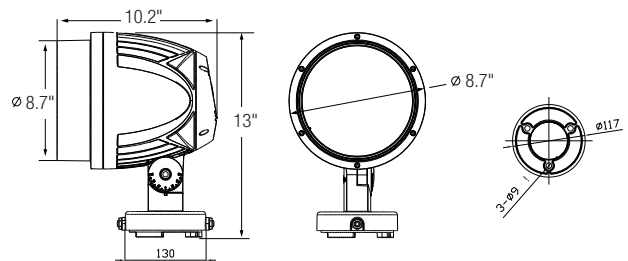

Technical Specifications & Options

	RGBW	DW	Static White				
COLOR		 2200K-6500K Dynamic White	 4000K Neutral White 3000K Warm White				
BEAM ANGLE							
ENVIRONMENT							
CERTIFICATIONS	cETLus, FCC, RoHS, ANSI 3G	cETLus, FCC, RoHS, ANSI 3G	cETLus, FCC, RoHS, ANSI 3G				
TECHNICAL SPECIFICATIONS							
POWER CONSUMPTION	IMPACT RATING	LUMINOUS FLUX	EFFICACY	LUMINOUS FLUX	EFFICACY	LUMINOUS FLUX	EFFICACY
180W	IK09	7100	40lm/W	7350	40lm/W	13380/12375	74lm/W - 68lm/W
120W	IK09	4560	38lm/W	5250	43lm/W	9200/8650	76lm/W - 72lm/W
80W	IK09	2980	37lm/W	3670	44lm/W	6075/5440	75lm/W - 68lm/W
40W	IK10	1330	33lm/W	1640	41lm/W	2670/2540	66lm/W - 63lm/W
20W	IK10	725	36lm/W	825	41lm/W	1340/1240	67lm/W - 62lm/W
INPUT VOLTAGE	120-277V_{AC} 50/60Hz		120-277V_{AC} 50/60Hz		120-277V_{AC} 50/60Hz		
OPERATING TEMPERATURE	-30°C to +50°C / -22°F to +122°F		-30°C to +50°C / -22°F to +122°F		-30°C to +50°C / -22°F to +122°F		
POWER FACTOR	≥ 0.9		≥ 0.9		≥ 0.9		
CONTROL	DMX512, RDM Enabled		DMX512, RDM Enabled		DMX512, RDM Enabled		

80W

www.traxon-ecue.com