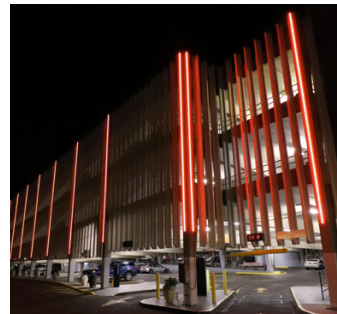

SHOWCASE

Yankee Doodle Garage

Norwalk, CT, U.S.A.

Featured Products

ProPoint Linear,
Media Tube HO RGBW

Methods of Control

SYMPL Core S, SYMPL
DMX Node, SYMPL eBus
Node, SYMPL Serial Node

The Yankee Doodle Garage, located at 3 Burnell Boulevard in the heart of the Wall Street District in Norwalk, recently received a lighting makeover to its illuminated façade! Last renovated in 2017, the garage underwent both indoor and outdoor lighting upgrades, including the initial installation of the above-mentioned façade. However, since this installation, new products better suited for the project have been launched.

The “Artistic Façade Lighting Installation” at the Yankee Doodle Garage was originally created as part of the Norwalk Public Authority Economic Development Initiative and is a collaboration between the Parking Authority and Norwalk Arts Commission. And, when it came time to upgrade to newer products, the team partnered with Traxon e:cue to utilize their recently launched ProPoint Family of luminaires – in particular, the ProPoint Linear.

Forty-five 4' ProPoint Linear RGBW and twenty 1' ProPoint Linear RGBW luminaires, along with 96 Media Tube HO RGBW luminaires, were installed to replace some problematic fixtures, while also complementing other existing fixtures. These fixtures are all controllable via e:cue hardware and software, allowing for easy programming and on-the-fly changes.

The original goal of the façade installation was to use art and placemaking principles to inspire community engagement in Norwalk's Wall Street District; and, as a result of the lighting renovation, the façade is now truly a piece of visual art that provides a landmark for wayfinding and improves neighborhood safety.