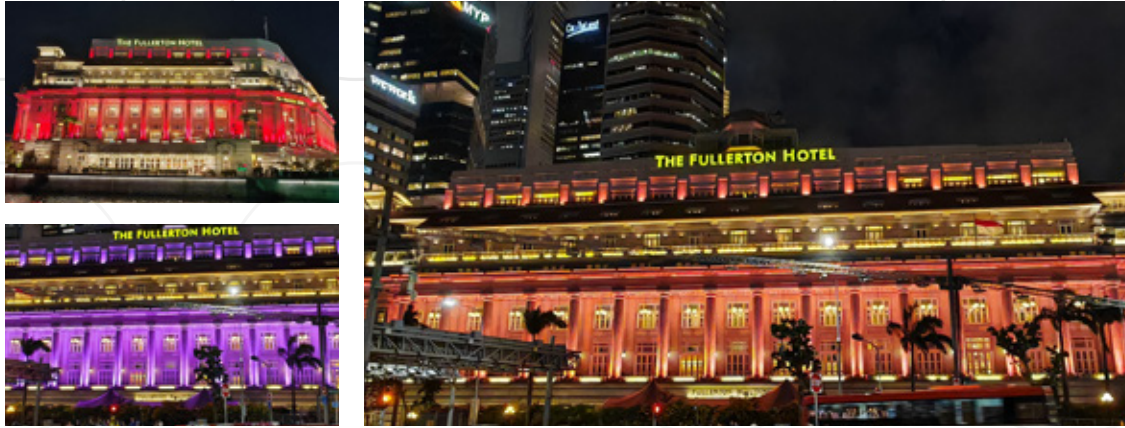

SHOWCASE

The Fullerton Hotel

Singapore

The Fullerton Hotel is a majestic ode to Singapore's colonial past, and sits regally by the scenic Marina Bay, the hub for waterfront fine-dining, upscale shopping and entertainment in Singapore. It is a heritage building that was erected in 1928 in celebration of Singapore's Centenary after the end of World War I and the victory of the allied forces. As the ruling British Governor at the time, Sir Laurence Guillemard put it, The Fullerton Hotel is "a monument worthy of the city".

The Fullerton Hotel is steeped in history; its Palladian façade and fluted Doric colonnades have housed government offices, a postal service, acted as a retreat for allied forces, and has now been renovated to a 400-room luxury hotel.

When Krypton Lite Ptd Ltd approached the Traxon e:cue team in Singapore with a brief to enhance the majestic beauty of The Fullerton by night, it was both an honor and a daunting task. The elaborate ornamentation of the façade needed to be emphasised with the right balance of light and shadow and pay homage to its colonial past. Given it is a heritage property, it was also essential to ensure that any form of installation did not cause any damage to the original façade.