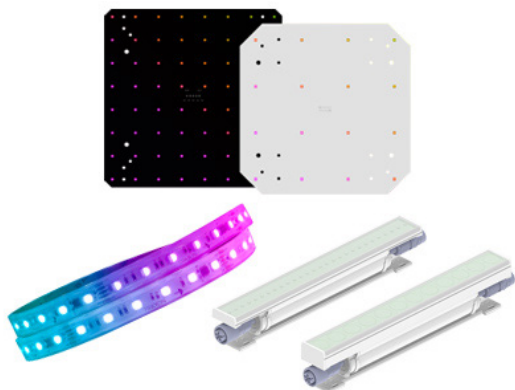

Featured Products

Media Board Plus, Pixel Ribbon Go and Cove Light Plus

Methods of Control

LCE3mx, Sympl bridge Nodes, Sympl pro Node and Sympl dmx Nodes

Project Details

Category:
Commercial

Location:
Washington, D.C.

Lighting plays a central role in shaping each experience:

- **Reception & Elevator Lobby:** Traxon Pixel Ribbon Go and Kontour Rhythm highlight the reception desk, while Media Board Plus enhances the entrance, enabling a fully customizable and branded welcome.
- **Sandbox:** Cove Light Plus frames the feature wall, supporting collaboration and experimentation.
- **Stage, Expo, Control Room:** Pixel Ribbon Go provides accent lighting that enhances hands-on engagement with emerging technologies.